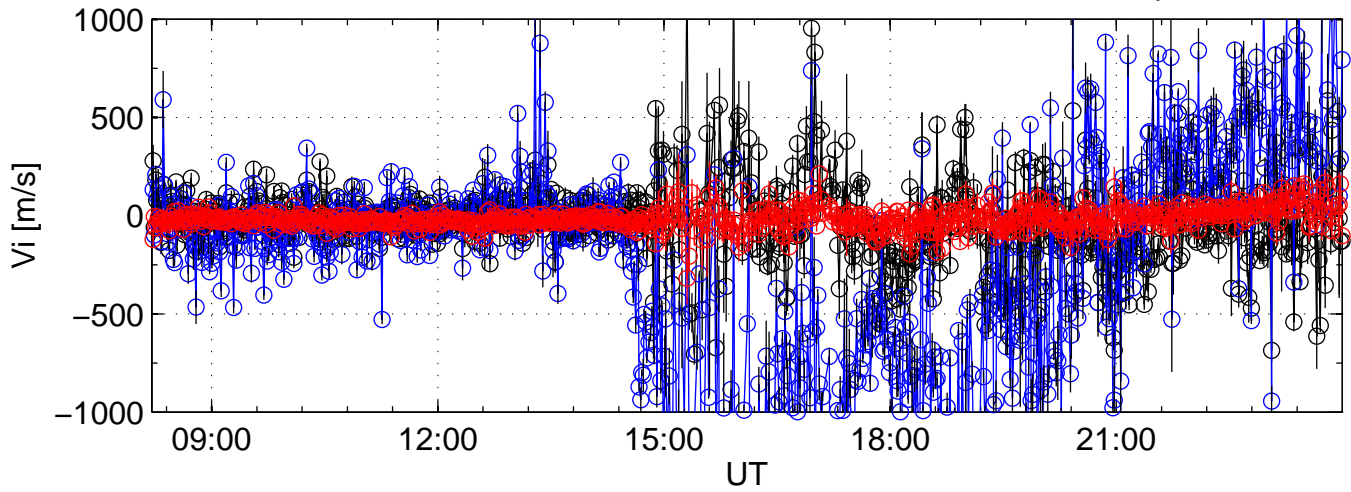

KST 2011-02-01 beata@kir black:North, blue:East, red:Up

KST 2011-02-01 beata@kir black:North, blue:East