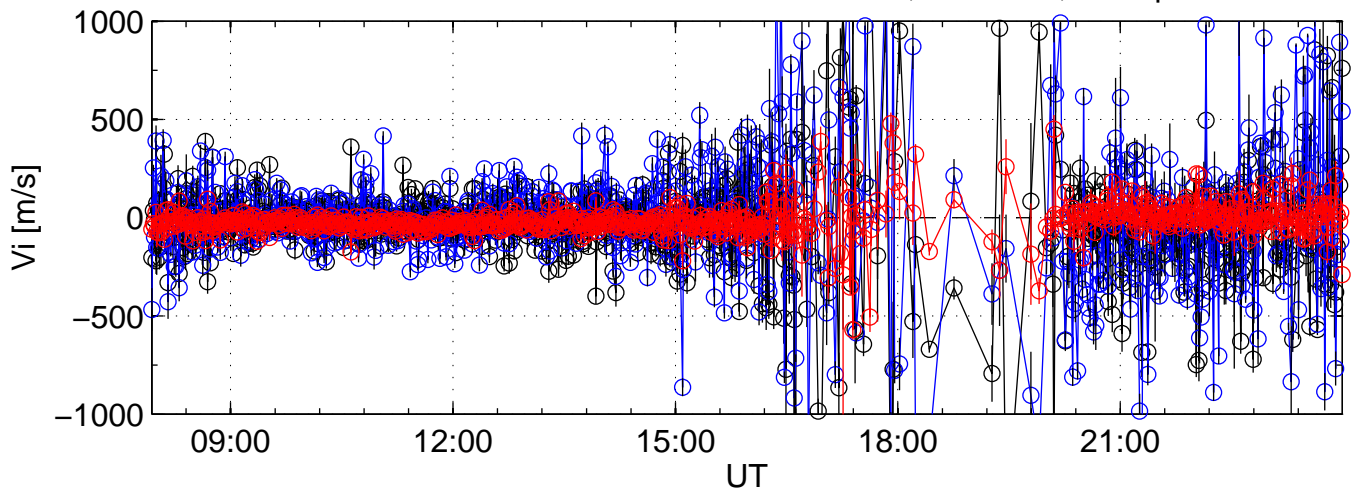

KST 2010-01-26 beata@kir black:North, blue:East, red:Up

KST 2010-01-26 beata@kir black:North, blue:East