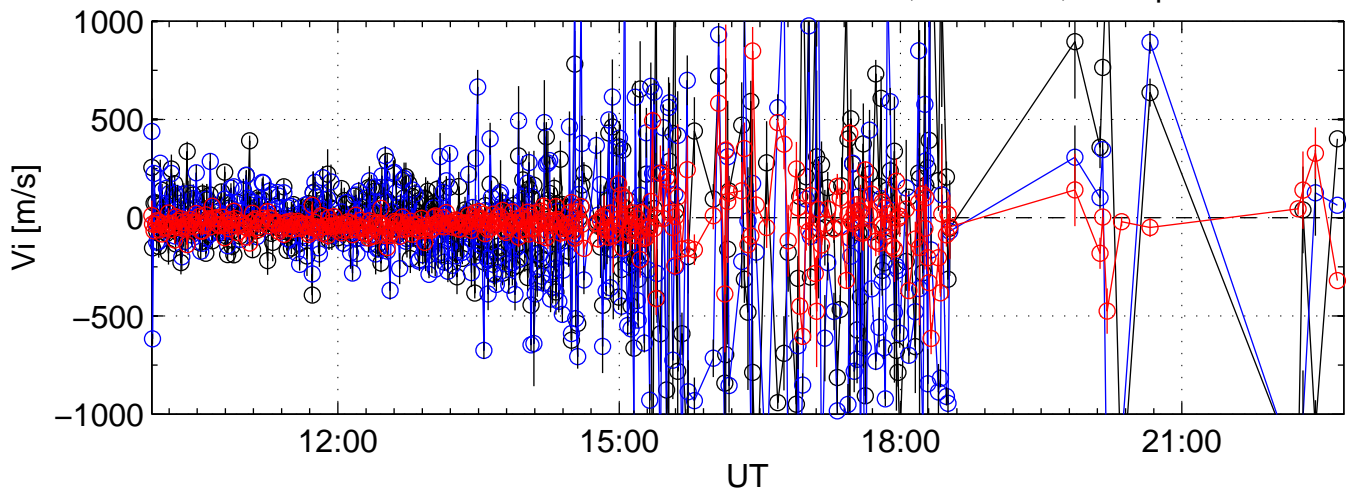

KST 2010-01-18 beata@kir black:North, blue:East, red:Up

KST 2010-01-18 beata@kir black:North, blue:East