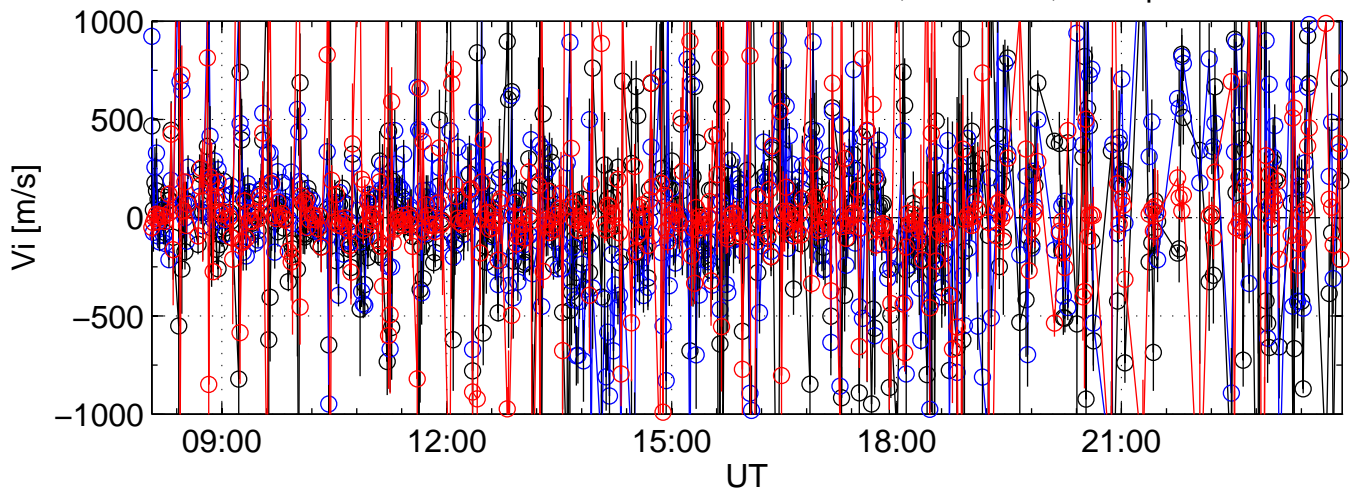

KST 2009-03-24 tau1@kir black:North, blue:East, red:Up

KST 2009-03-24 tau1@kir black:North, blue:East