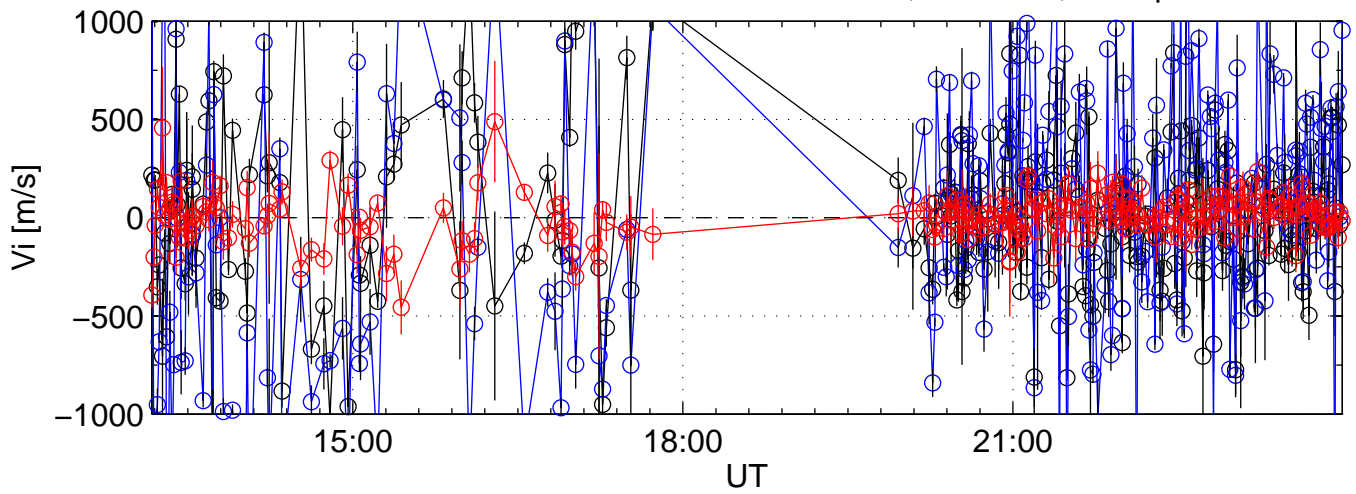

KST 2008-12-04 beata@kir black:North, blue:East, red:Up

KST 2008-12-04 beata@kir black:North, blue:East