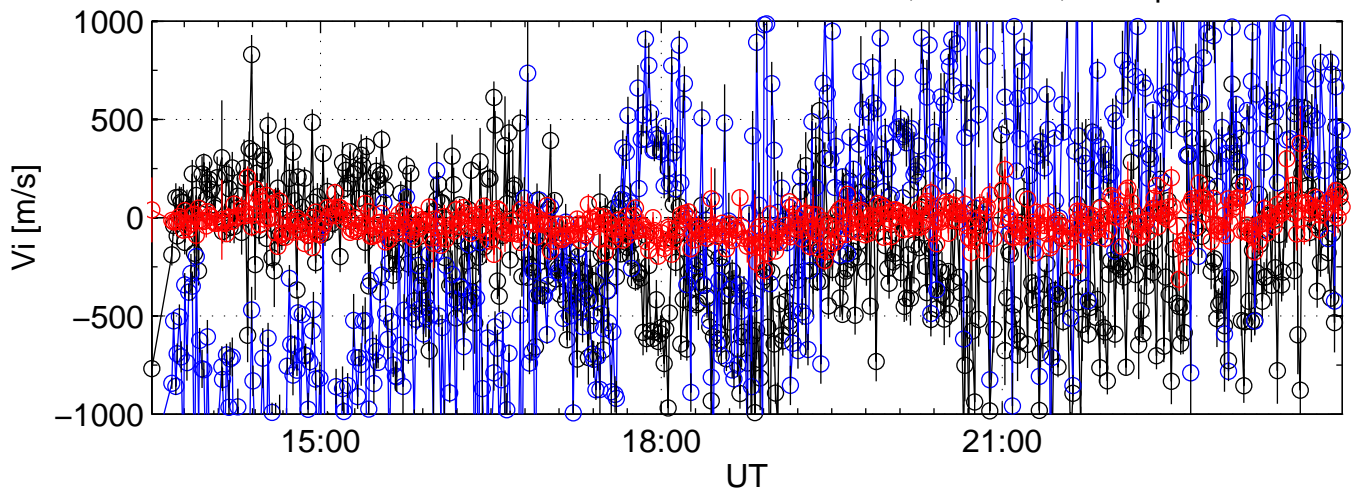

KST 2008-03-27 beata@kir black:North, blue:East, red:Up

KST 2008-03-27 beata@kir black:North, blue:East