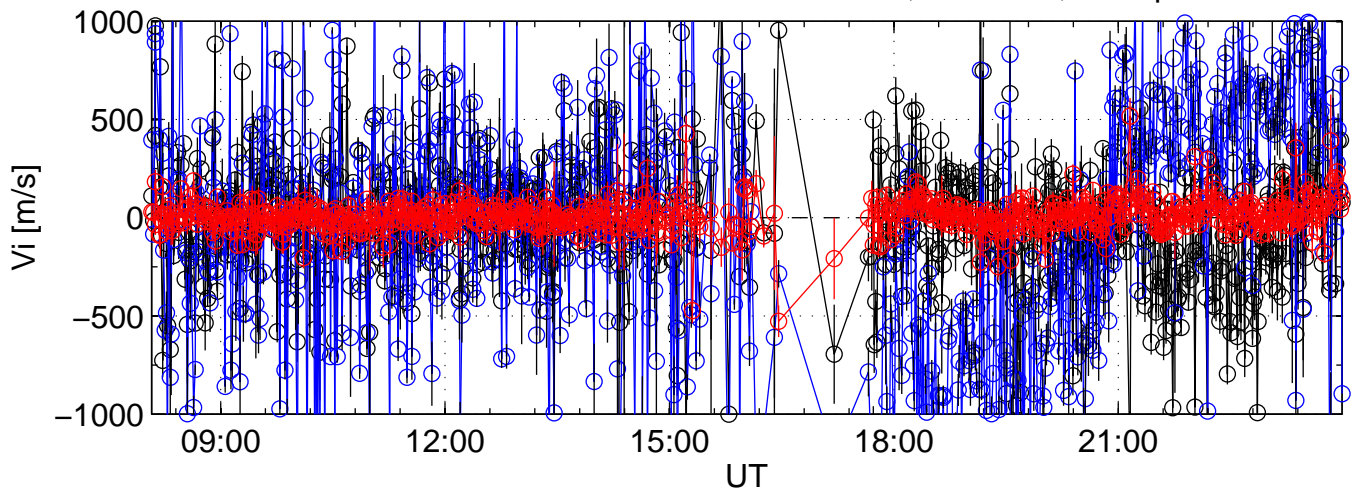

KST 2008-01-31 beata@kir black:North, blue:East, red:Up

KST 2008-01-31 beata@kir black:North, blue:East