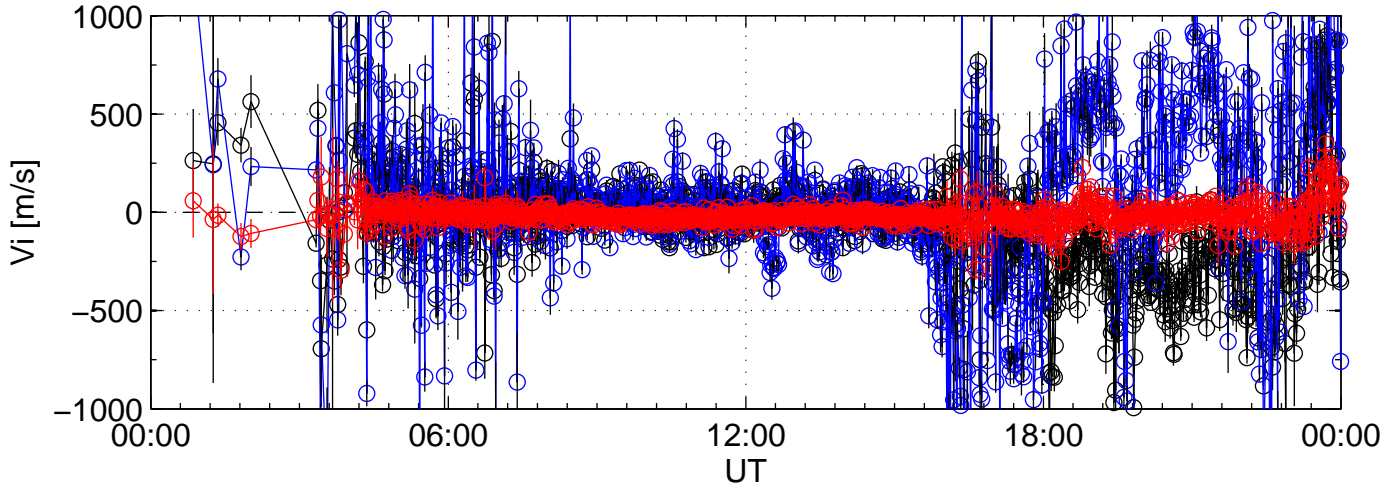

2011-02-04 kst beat 0000sec black:North, blue:East, red:Up

2011-02-04 kst beat 0000sec black:North, blue:East