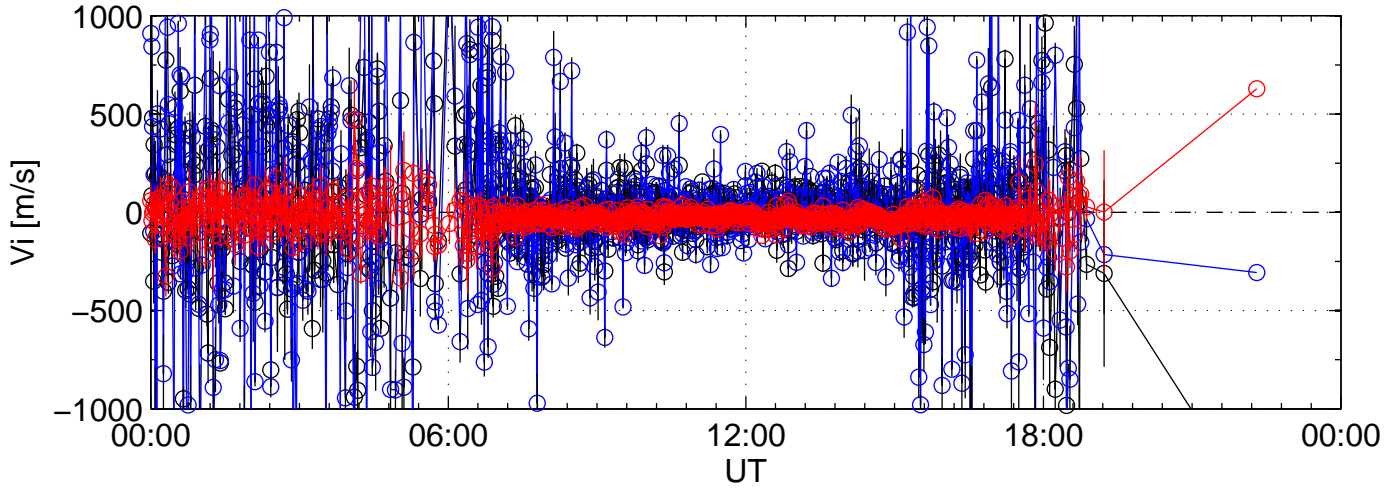

2011-02-03 kst beat 0000sec black:North, blue:East, red:Up

2011-02-03 kst beat 0000sec black:North, blue:East