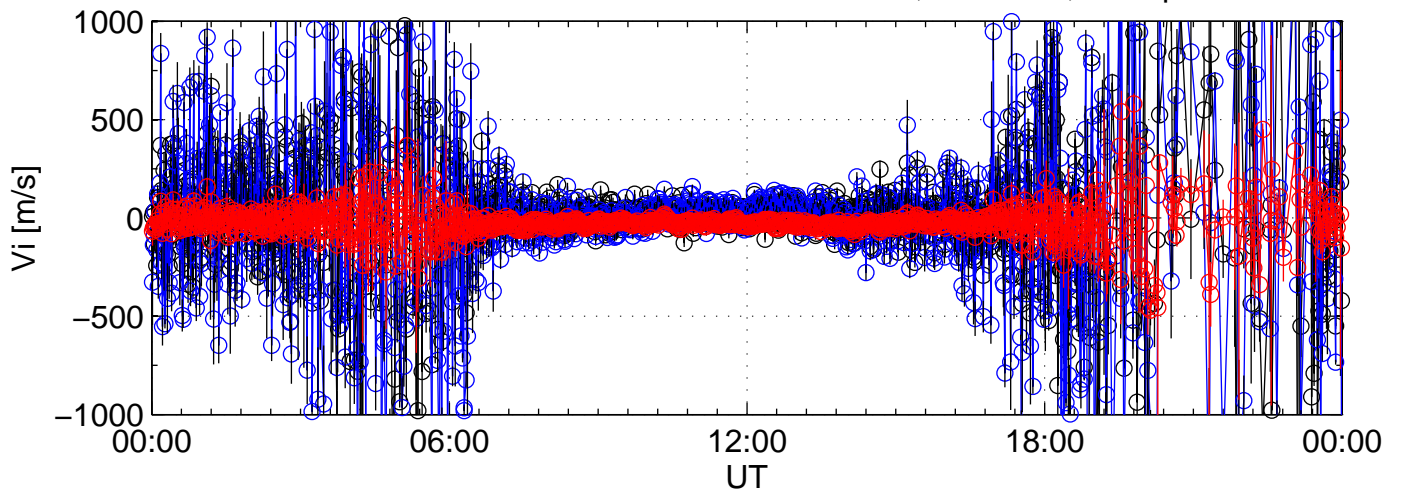

2010-11-09 kst beat 0060sec black:North, blue:East, red:Up

2010-11-09 kst beat 0060sec black:North, blue:East