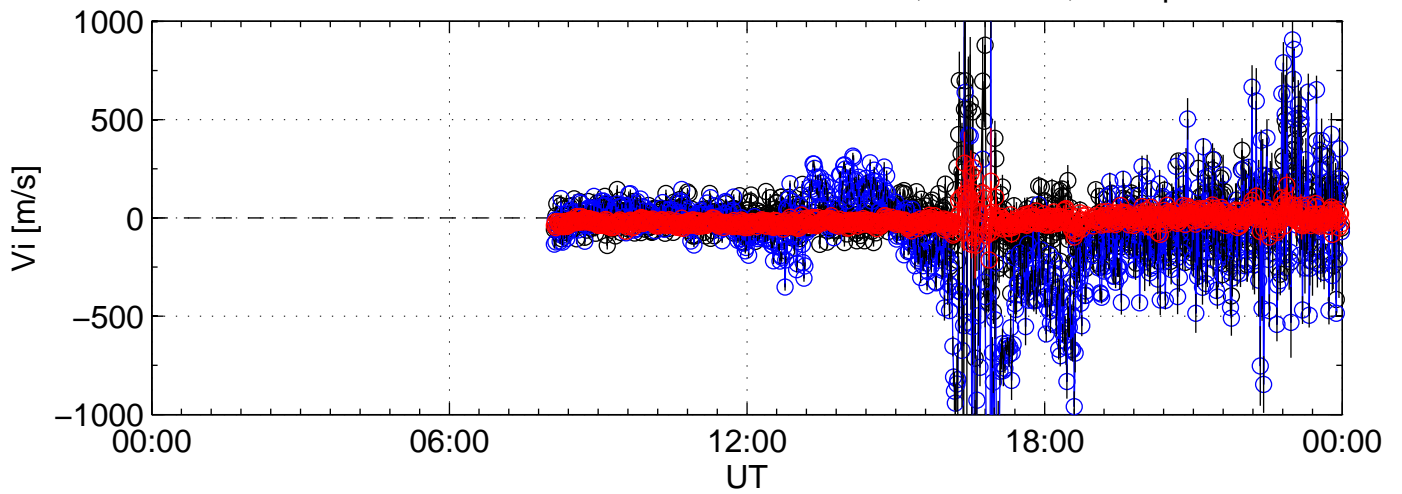

2010-11-08 kst beat 0060sec black:North, blue:East, red:Up

2010-11-08 kst beat 0060sec black:North, blue:East