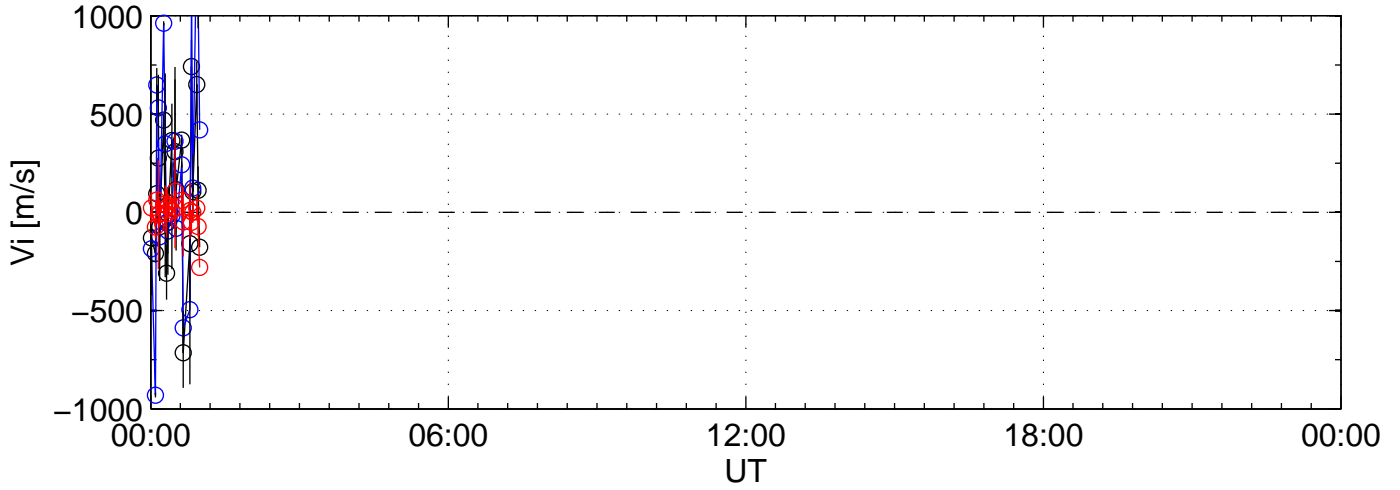

2010-03-05 kst beat 0000sec black:North, blue:East, red:Up

2010-03-05 kst beat 0000sec black:North, blue:East