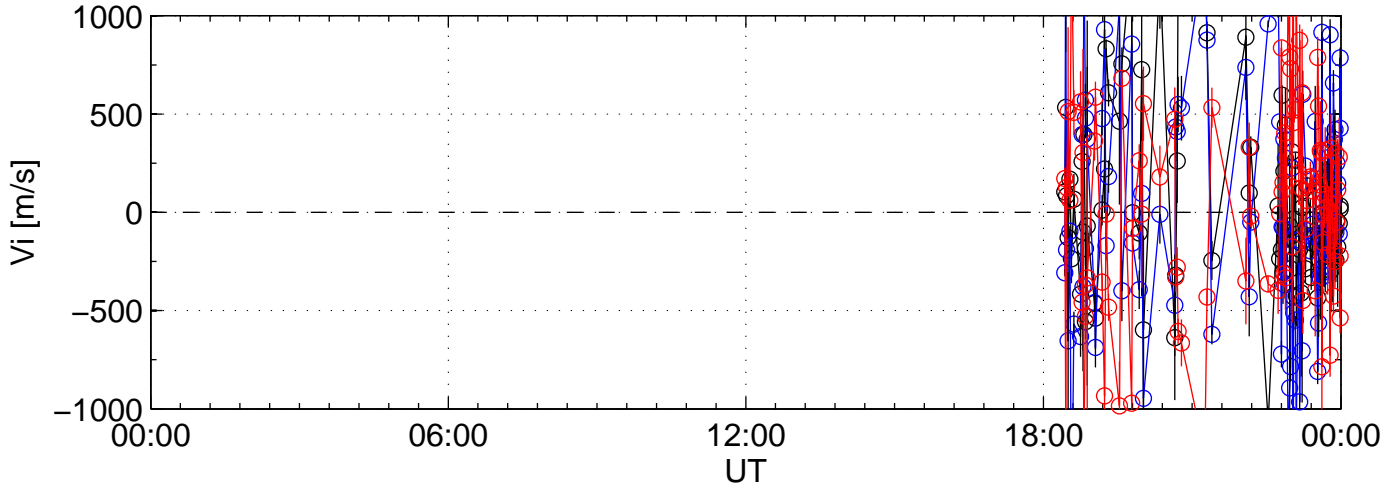

2010-02-11 kst beat 0060sec black:North, blue:East, red:Up

2010-02-11 kst beat 0060sec black:North, blue:East