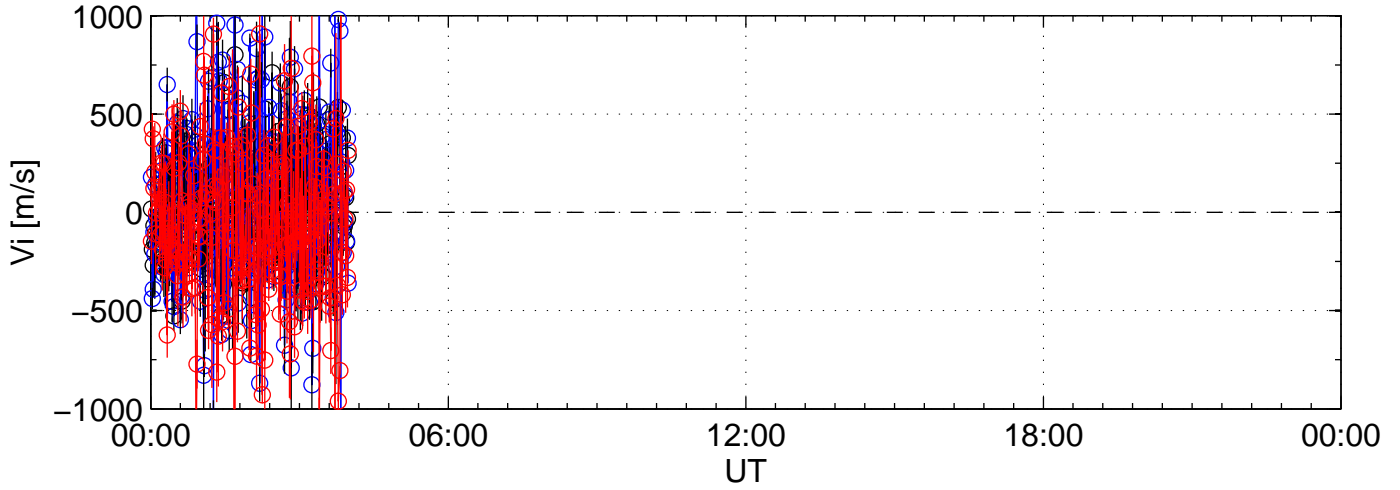

2010-02-10 kst beat 0060sec black:North, blue:East, red:Up

2010-02-10 kst beat 0060sec black:North, blue:East