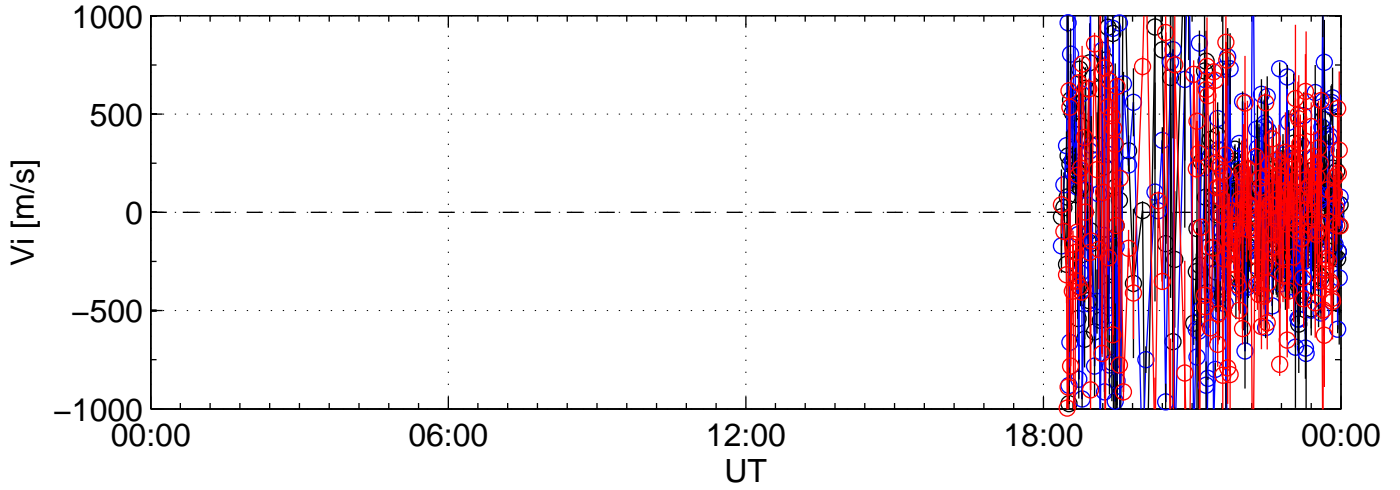

2010-02-09 kst beat 0060sec black:North, blue:East, red:Up

2010-02-09 kst beat 0060sec black:North, blue:East