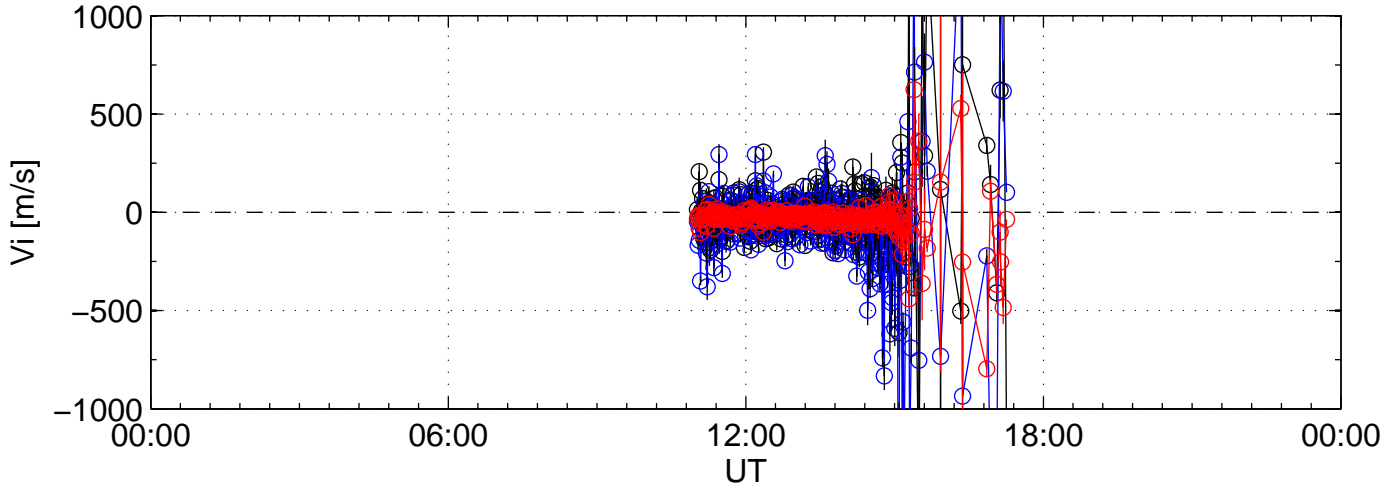

2010-01-31 kst beat 0000sec black:North, blue:East, red:Up

2010-01-31 kst beat 0000sec black:North, blue:East