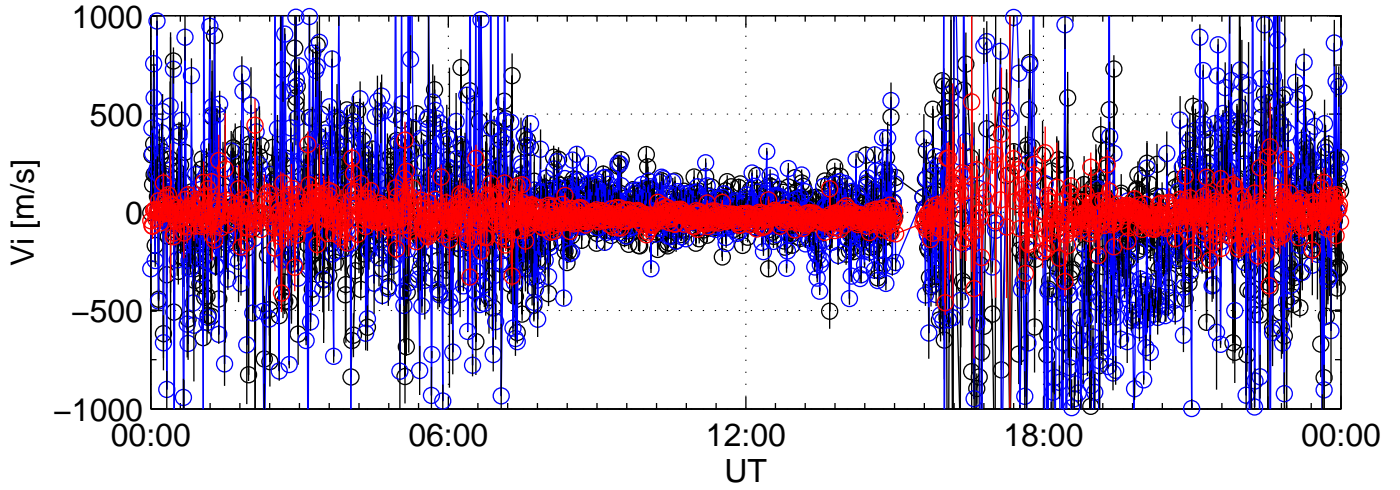

2010-01-28 kst beat 0000sec black:North, blue:East, red:Up

2010-01-28 kst beat 0000sec black:North, blue:East