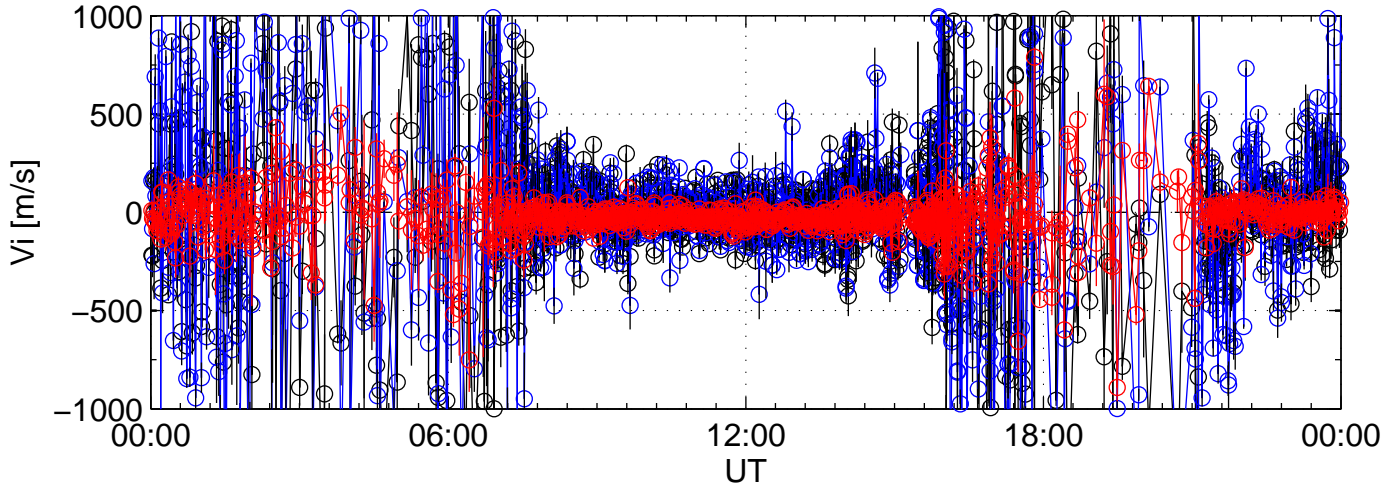

2010-01-27 kst beat 0000sec black:North, blue:East, red:Up

2010-01-27 kst beat 0000sec black:North, blue:East