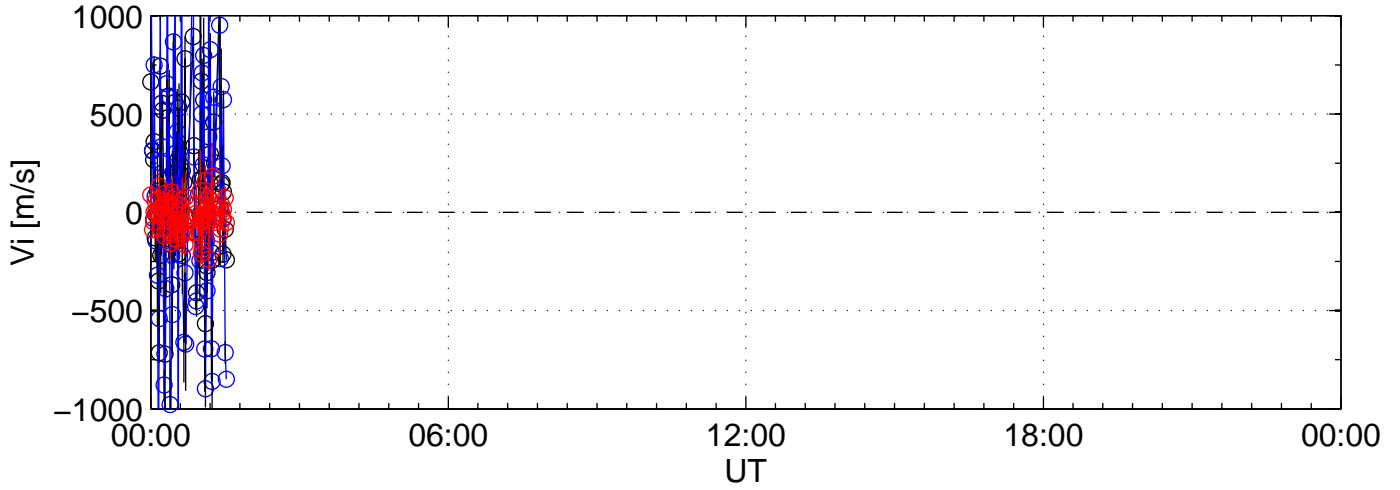

2010-01-25 kst beat 0000sec black:North, blue:East, red:Up

2010-01-25 kst beat 0000sec black:North, blue:East