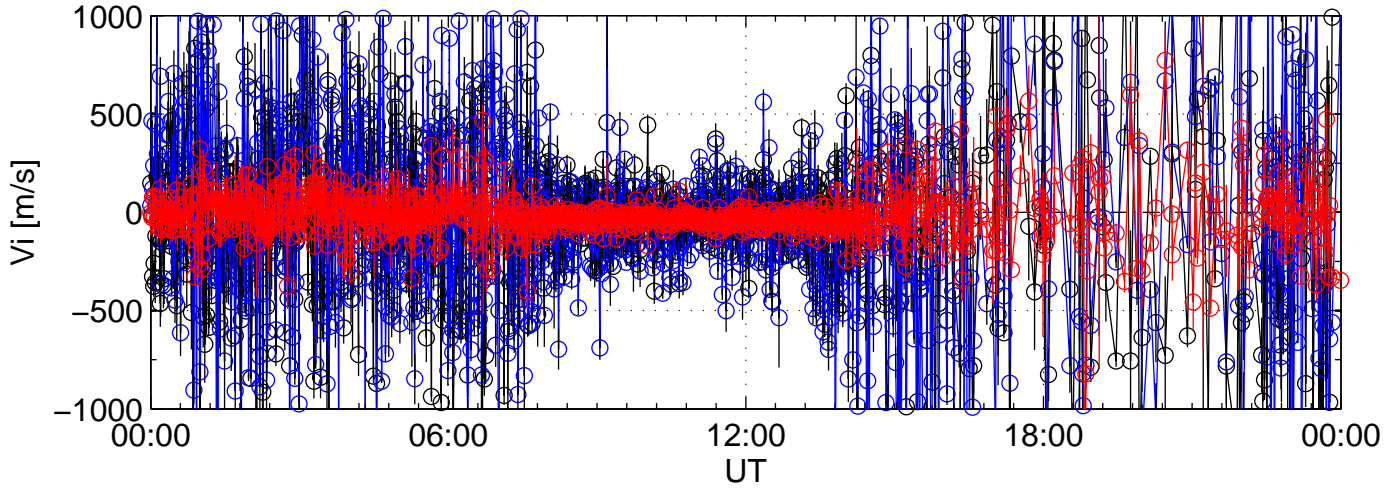

2010-01-21 kst beat 0000sec black:North, blue:East, red:Up

2010-01-21 kst beat 0000sec black:North, blue:East