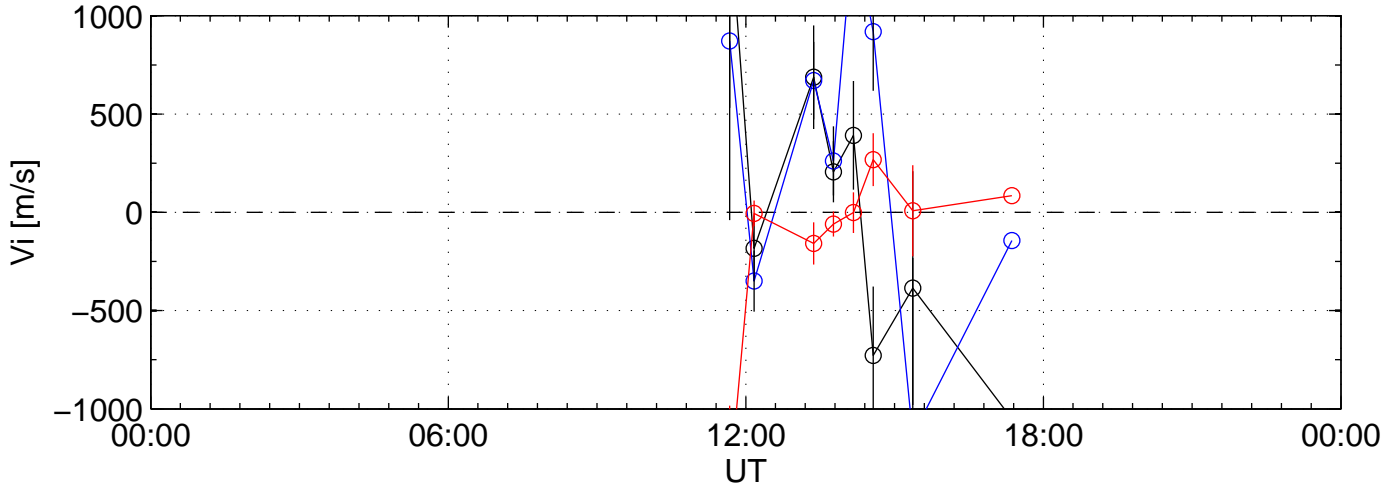

2009-12-11 kst tau1 0000sec black:North, blue:East, red:Up

2009-12-11 kst tau1 0000sec black:North, blue:East