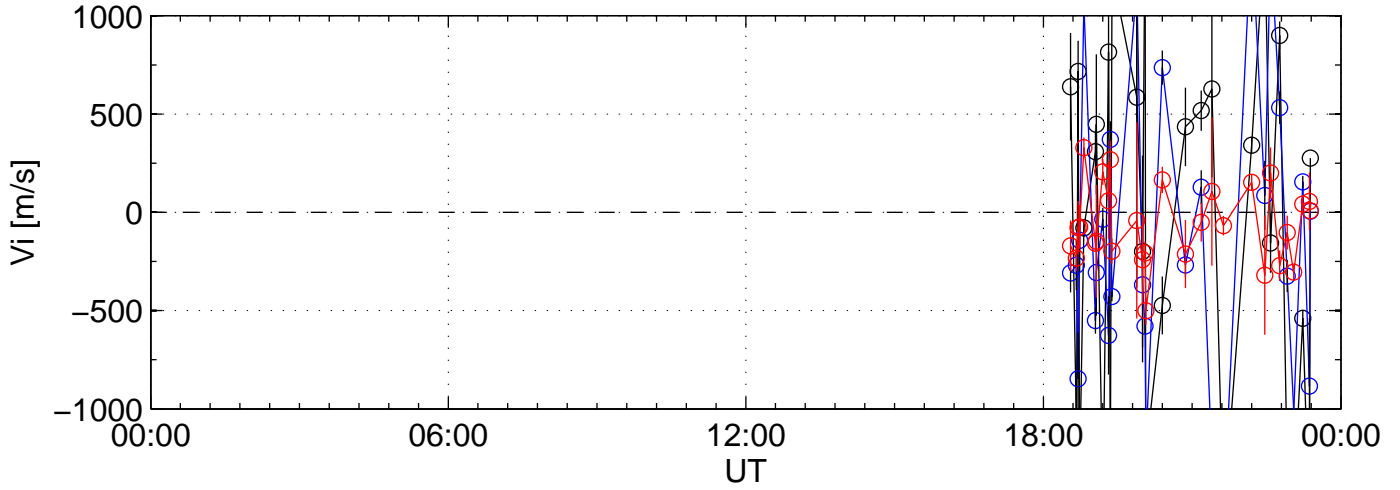

2009-12-11 kst beat 0060sec black:North, blue:East, red:Up

2009-12-11 kst beat 0060sec black:North, blue:East