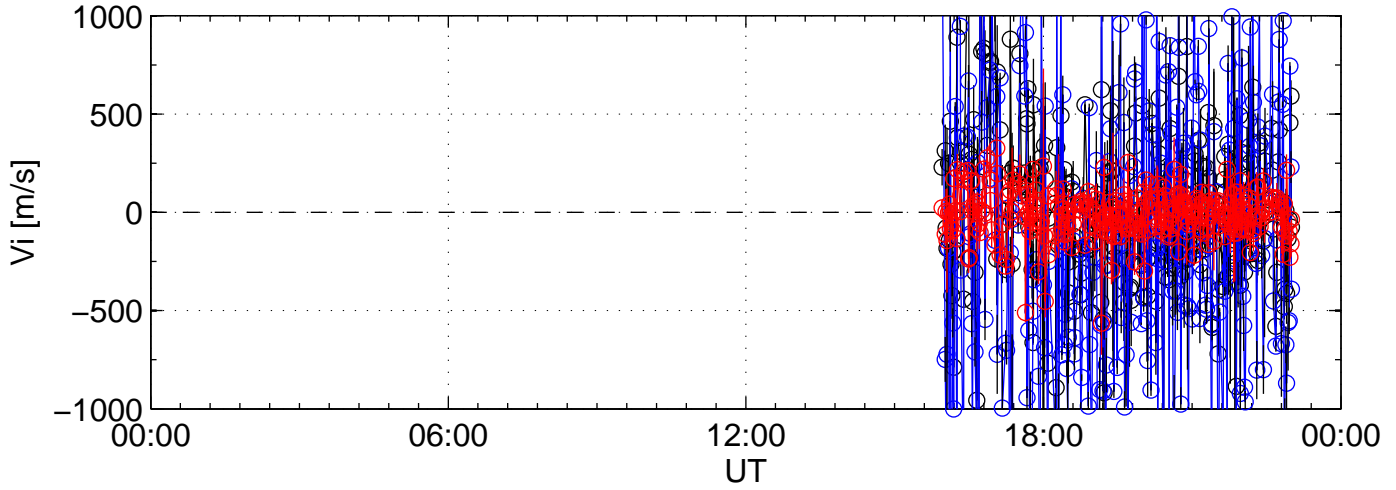

2009-11-26 kst beat 0000sec black:North, blue:East, red:Up

2009-11-26 kst beat 0000sec black:North, blue:East