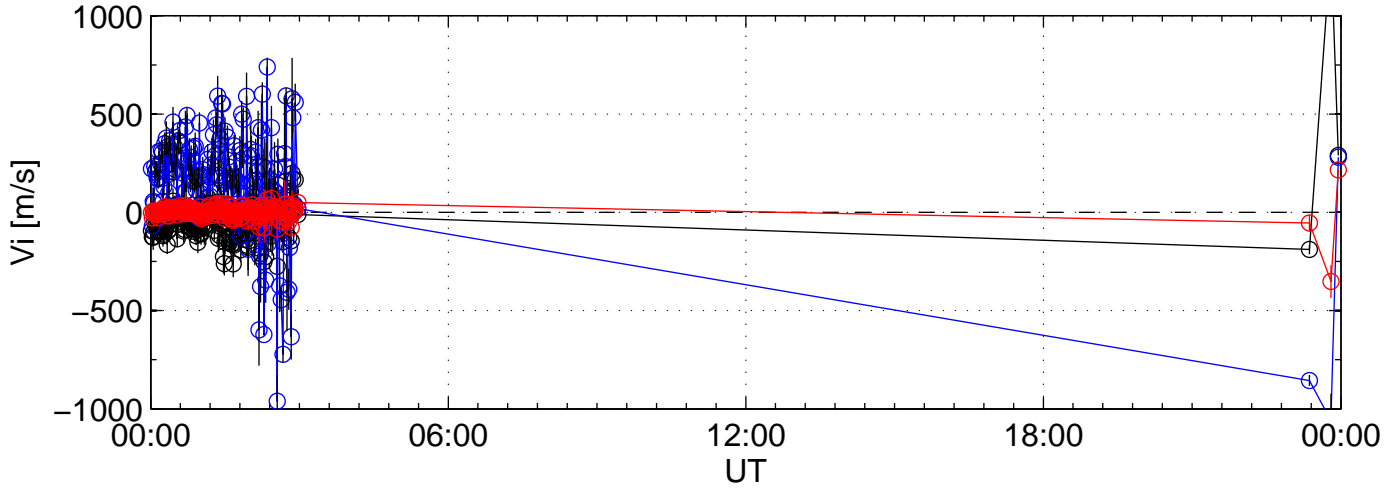

2009-11-22 kst beat 0060sec black:North, blue:East, red:Up

2009-11-22 kst beat 0060sec black:North, blue:East