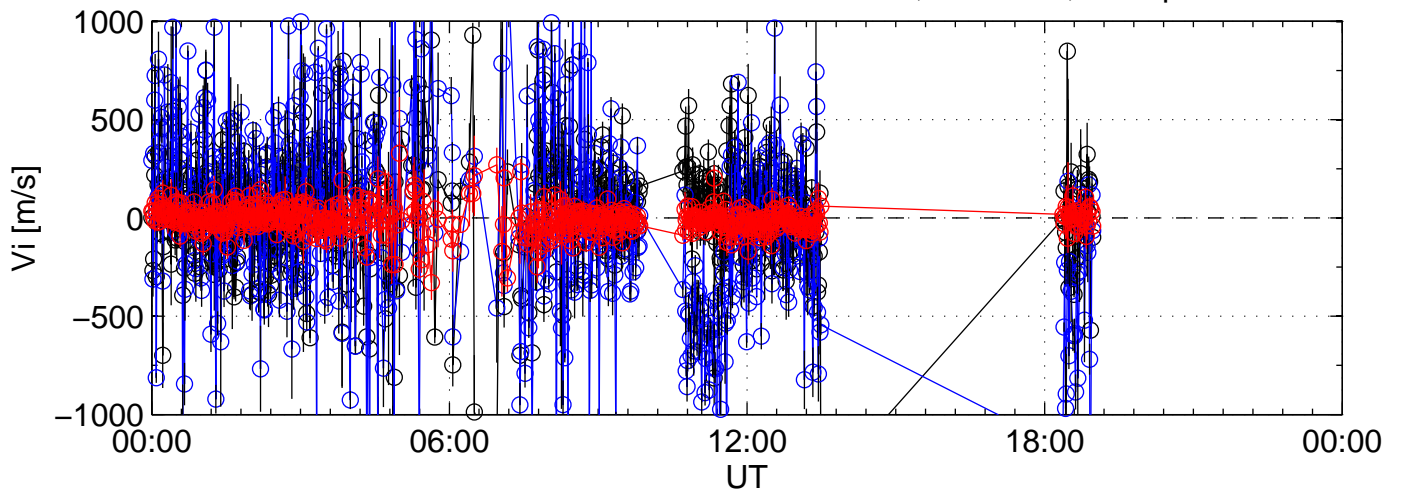

2008-12-05 kst beat 0000sec black:North, blue:East, red:Up

2008-12-05 kst beat 0000sec black:North, blue:East