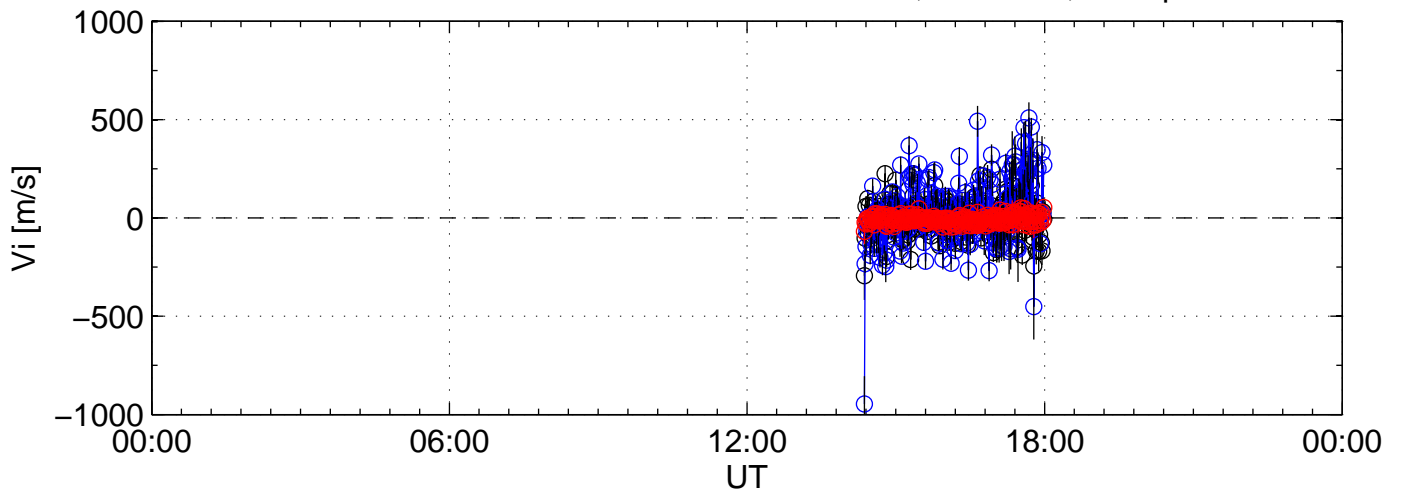

2008-10-21 kst beat 0060sec black:North, blue:East, red:Up

2008-10-21 kst beat 0060sec black:North, blue:East