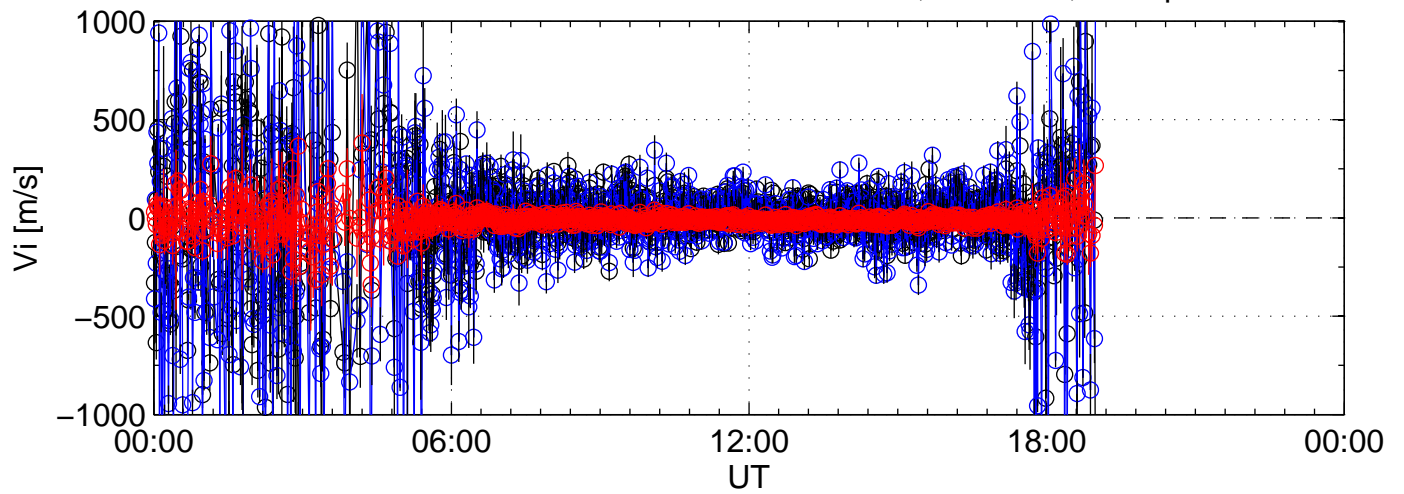

2008-10-17 kst beat 0060sec black:North, blue:East, red:Up

2008-10-17 kst beat 0060sec black:North, blue:East