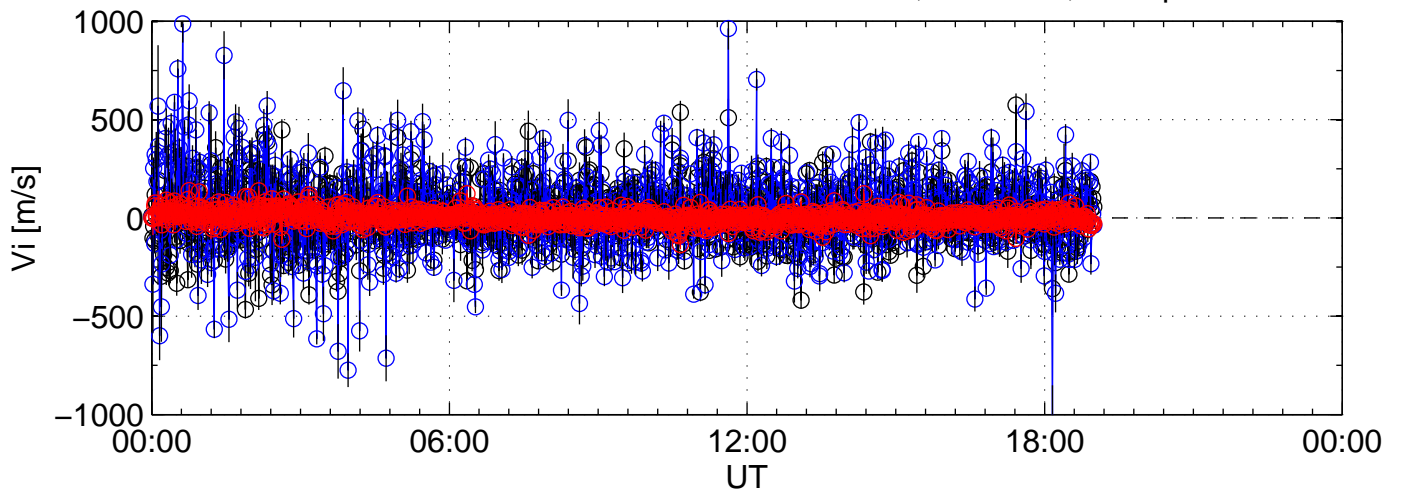

2008-05-09 kst beat 0000sec black:North, blue:East, red:Up

2008-05-09 kst beat 0000sec black:North, blue:East