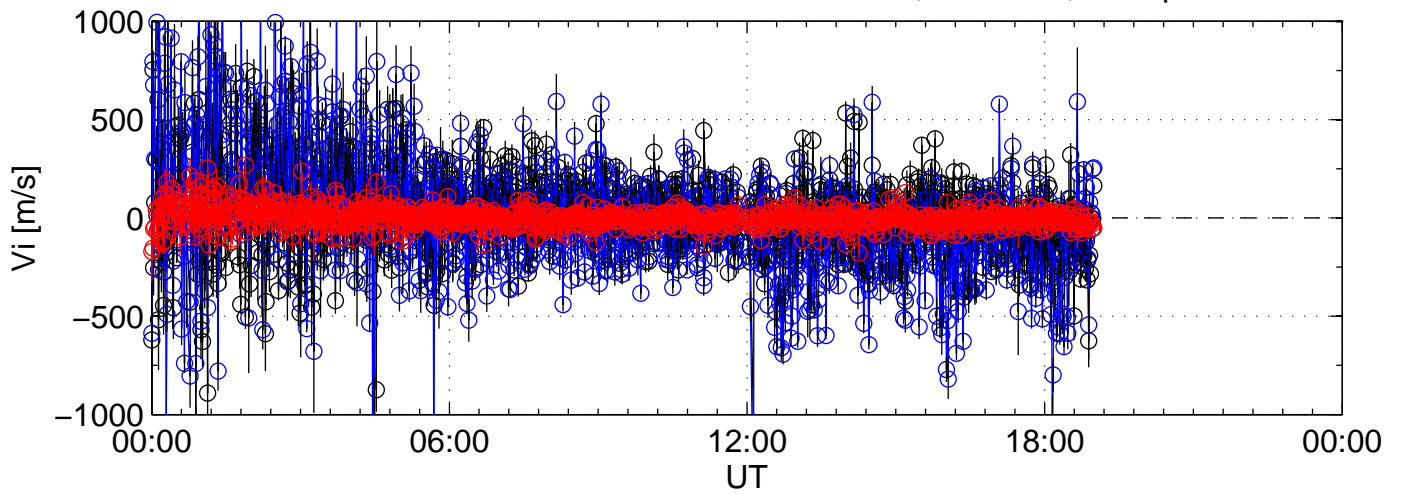

2008-04-25 kst beat 0000sec black:North, blue:East, red:Up

2008-04-25 kst beat 0000sec black:North, blue:East