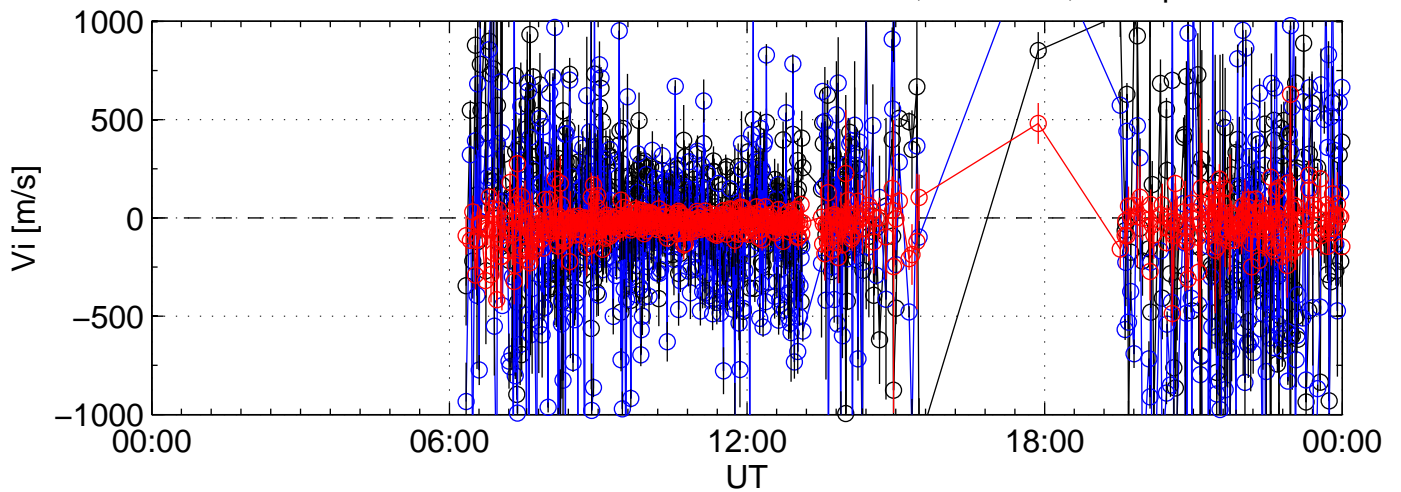

2007-12-12 kst beat 0000sec black:North, blue:East, red:Up

2007-12-12 kst beat 0000sec black:North, blue:East