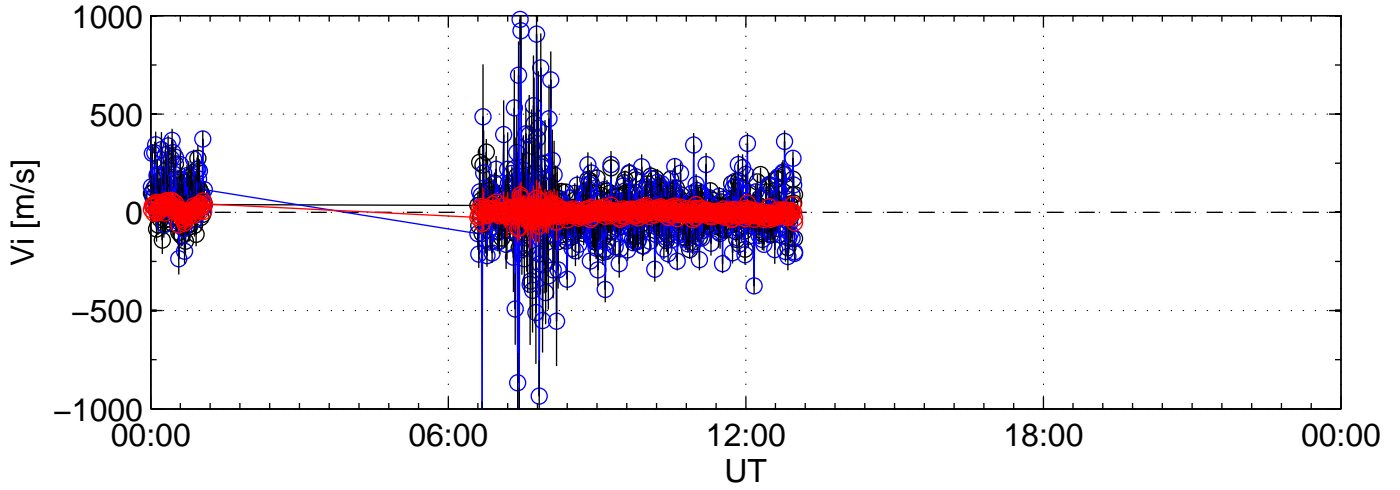

2007-06-20 kst t2pl 0060sec black:North, blue:East, red:Up

2007-06-20 kst t2pl 0060sec black:North, blue:East