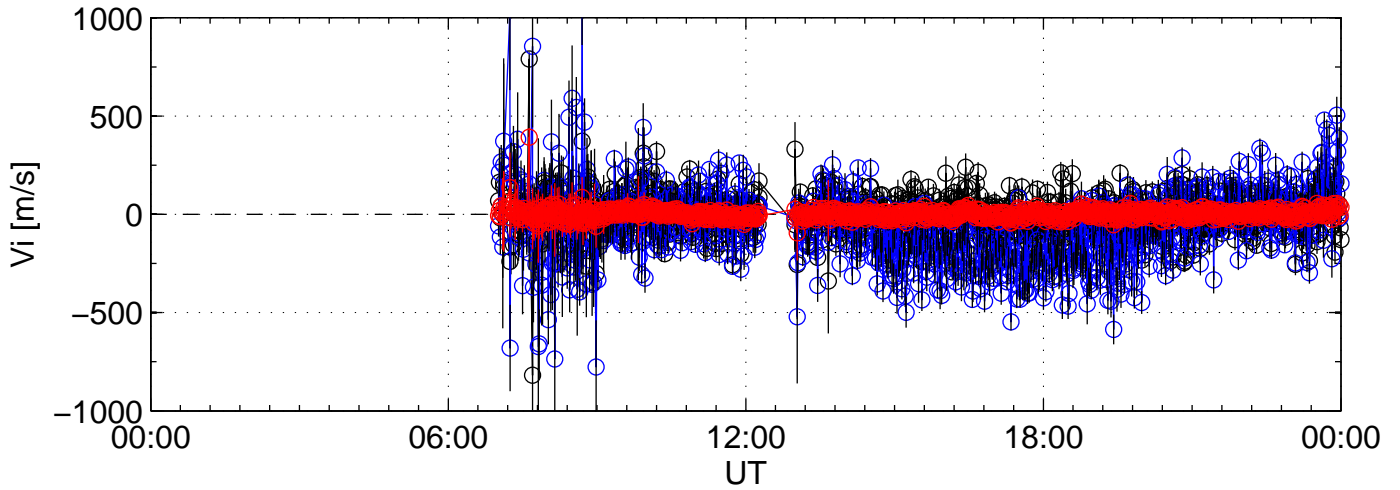

2007-06-19 kst t2pl 0060sec black:North, blue:East, red:Up

2007-06-19 kst t2pl 0060sec black:North, blue:East