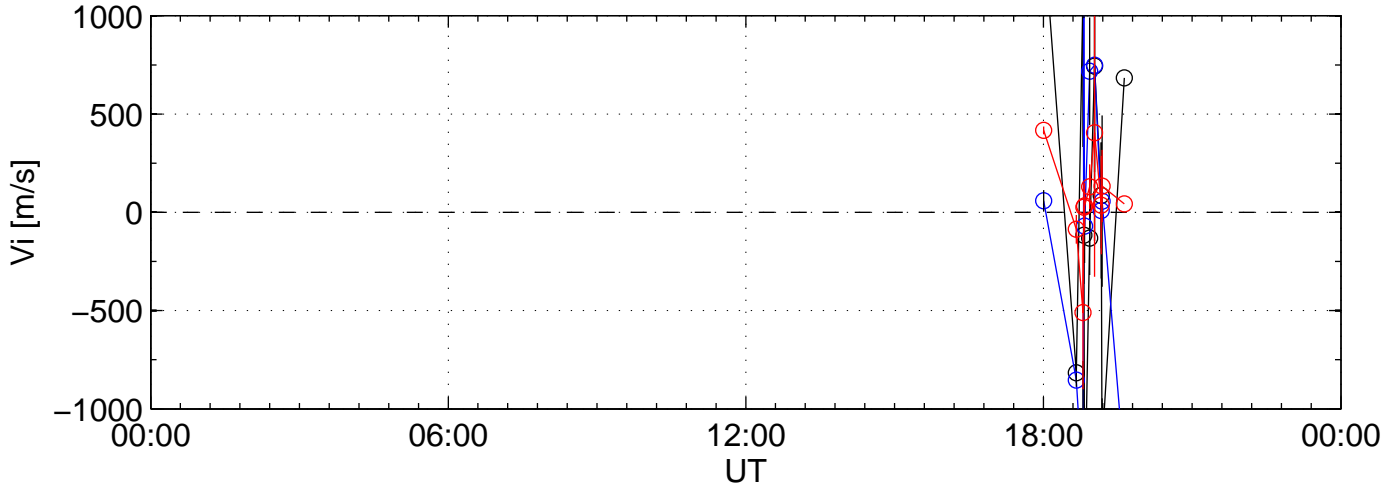

2007-01-21 kst arc1 0060sec black:North, blue:East, red:Up

2007-01-21 kst arc1 0060sec black:North, blue:East