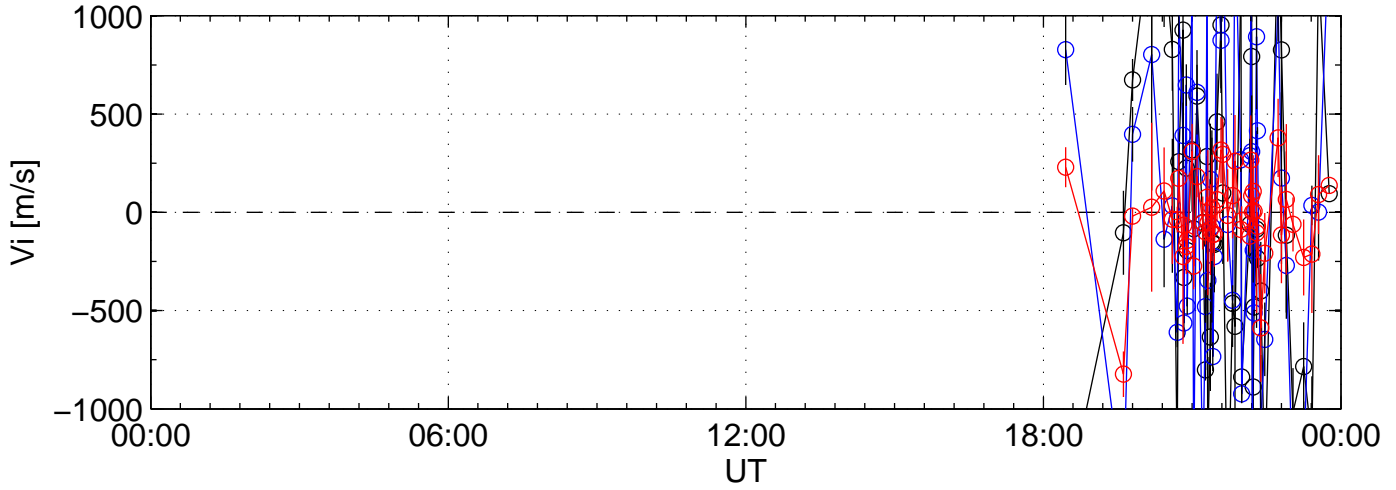

2007-01-20 kst arc1 0060sec black:North, blue:East, red:Up

2007-01-20 kst arc1 0060sec black:North, blue:East