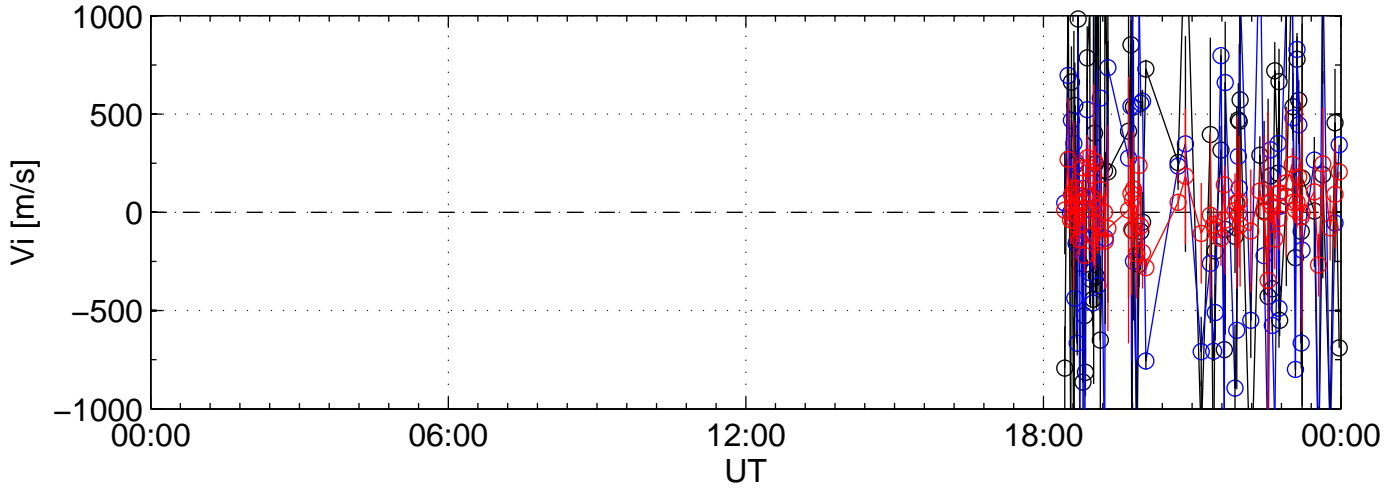

2007-01-19 kst arc1 0060sec black:North, blue:East, red:Up

2007-01-19 kst arc1 0060sec black:North, blue:East