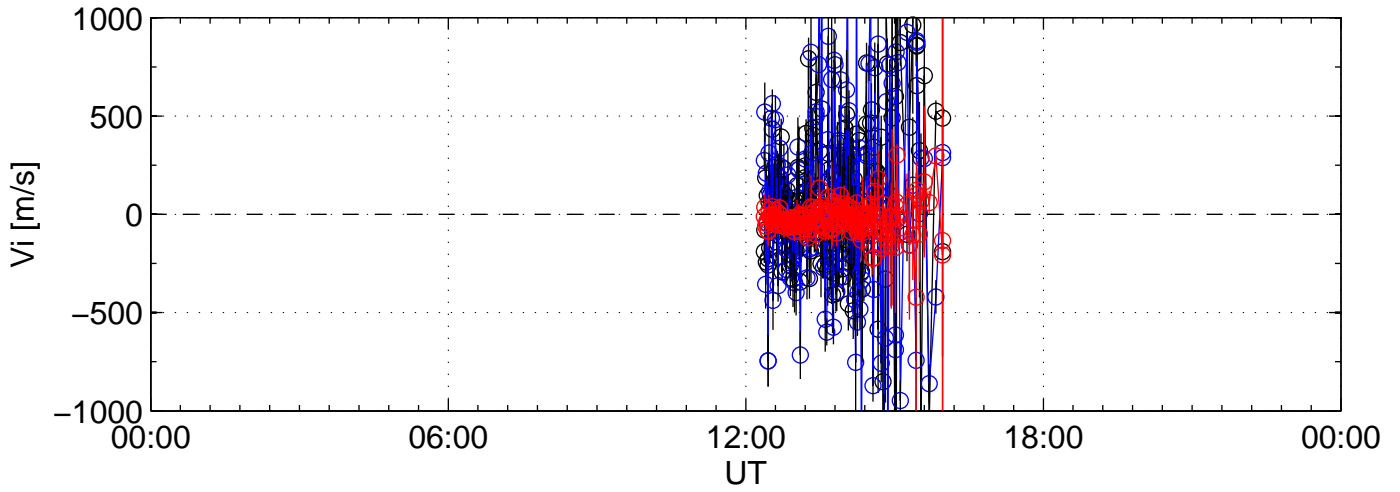

2006-12-17 kst t2pl 0060sec black:North, blue:East, red:Up

2006-12-17 kst t2pl 0060sec black:North, blue:East