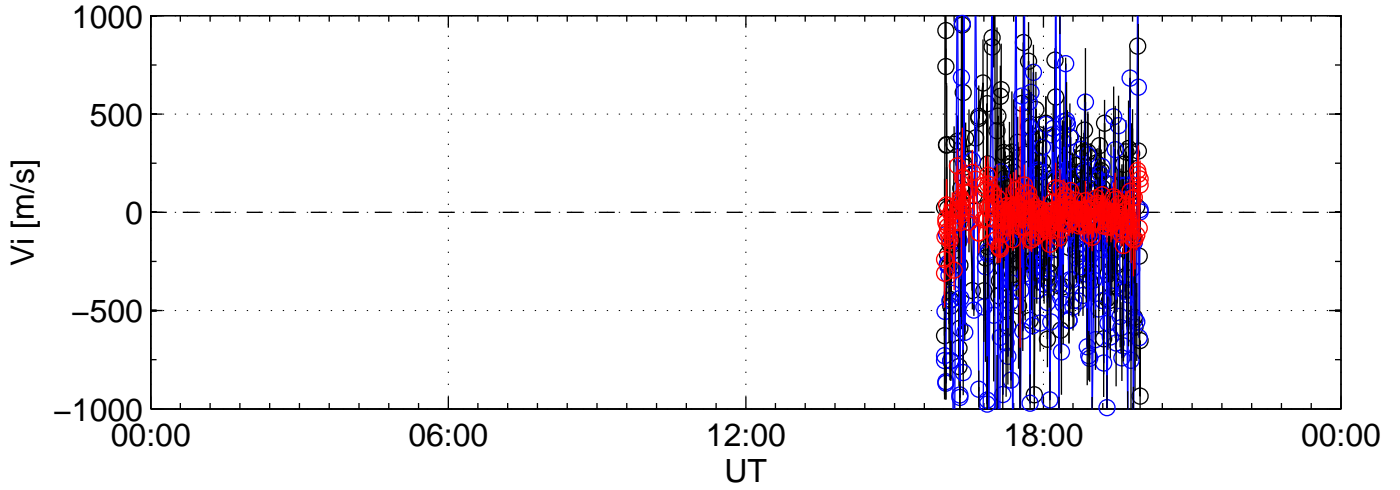

2006-11-17 kst t2pl 0060sec black:North, blue:East, red:Up

2006-11-17 kst t2pl 0060sec black:North, blue:East