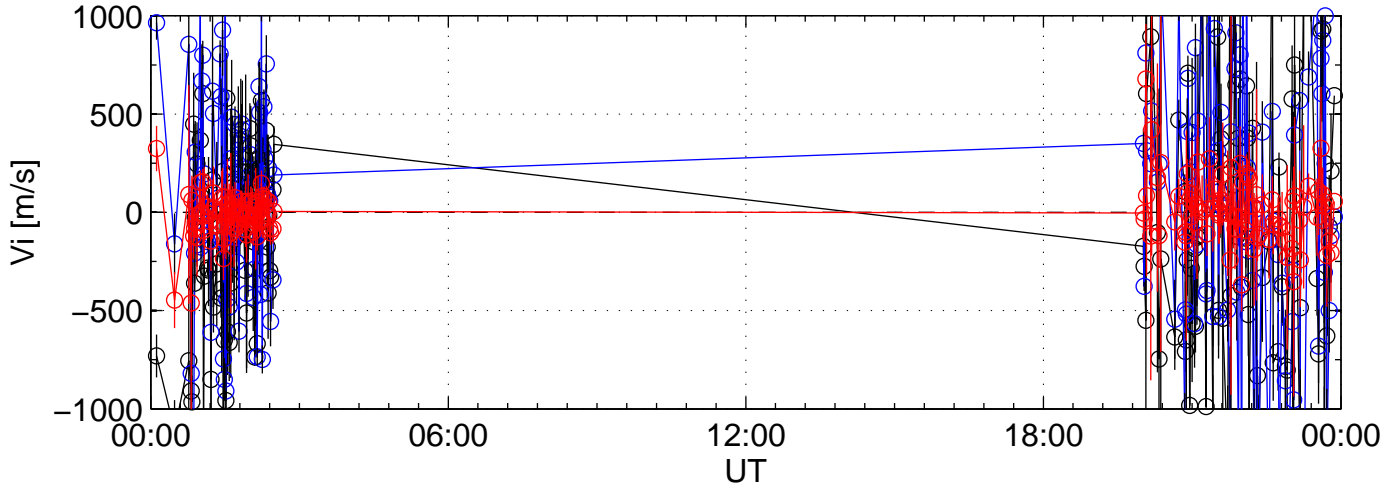

2006-11-17 kst arc1 0060sec black:North, blue:East, red:Up

2006-11-17 kst arc1 0060sec black:North, blue:East