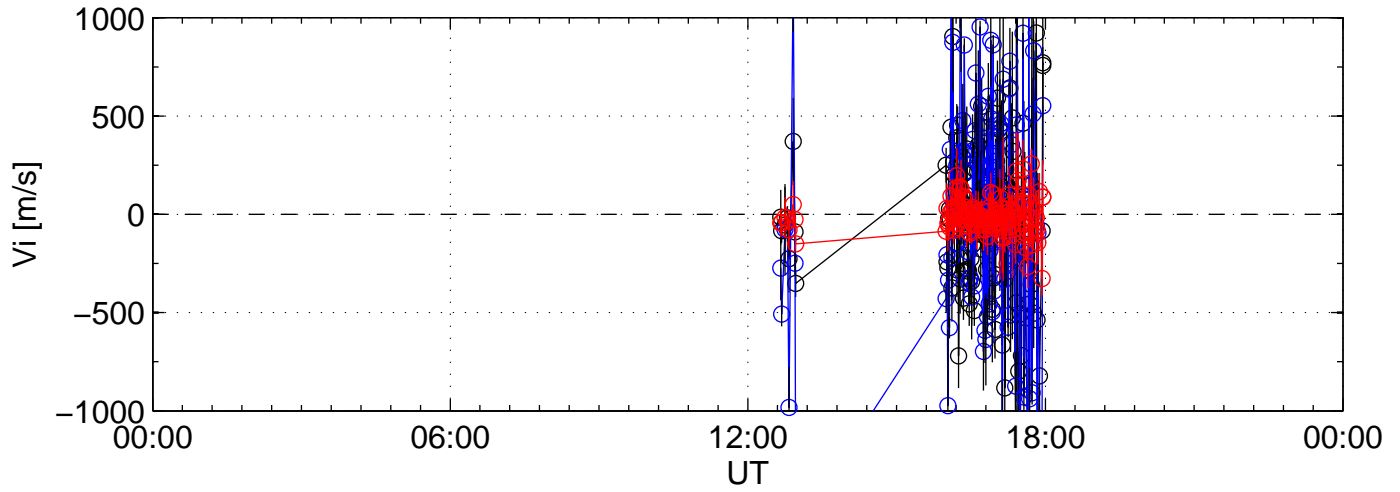

2006-11-15 kst t2pl 0060sec black:North, blue:East, red:Up

2006-11-15 kst t2pl 0060sec black:North, blue:East