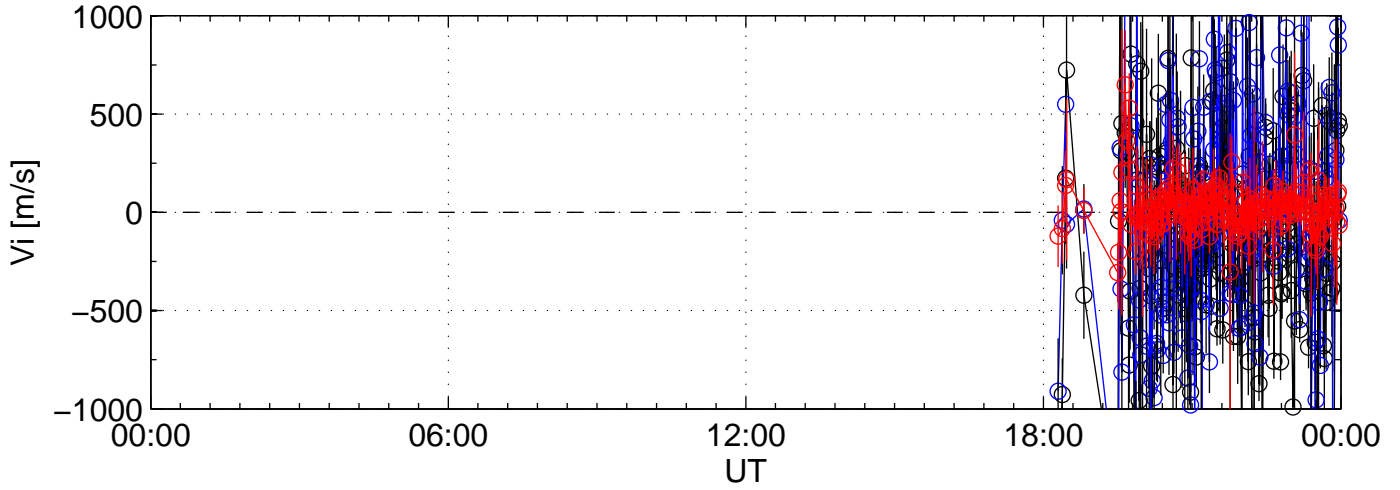

2006-11-15 kst arc1 0060sec black:North, blue:East, red:Up

2006-11-15 kst arc1 0060sec black:North, blue:East