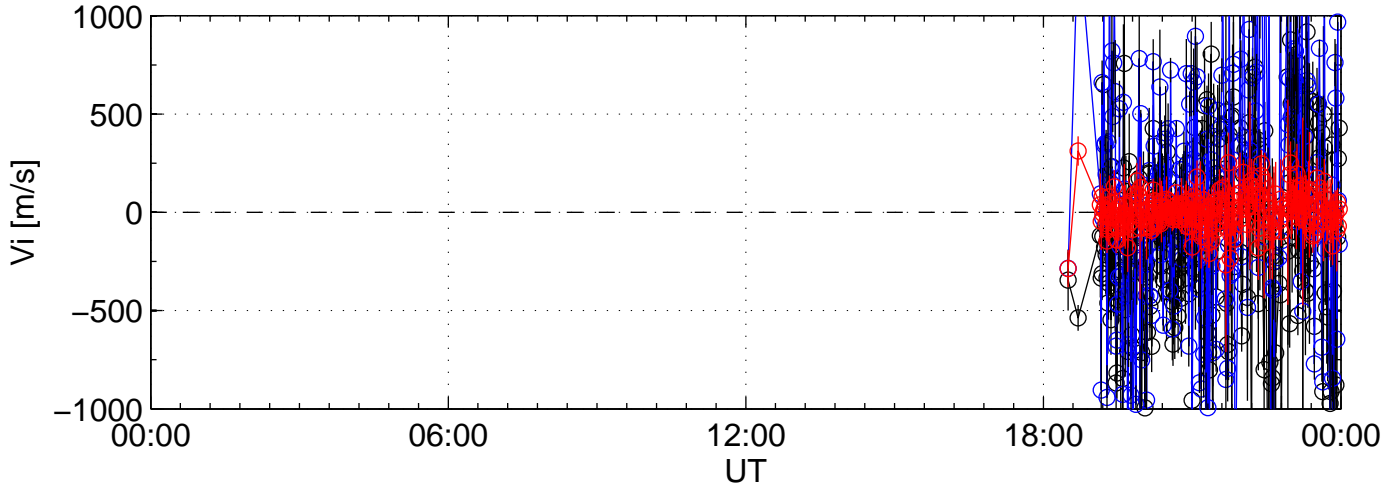

2006-10-22 kst arc1 0060sec black:North, blue:East, red:Up

2006-10-22 kst arc1 0060sec black:North, blue:East