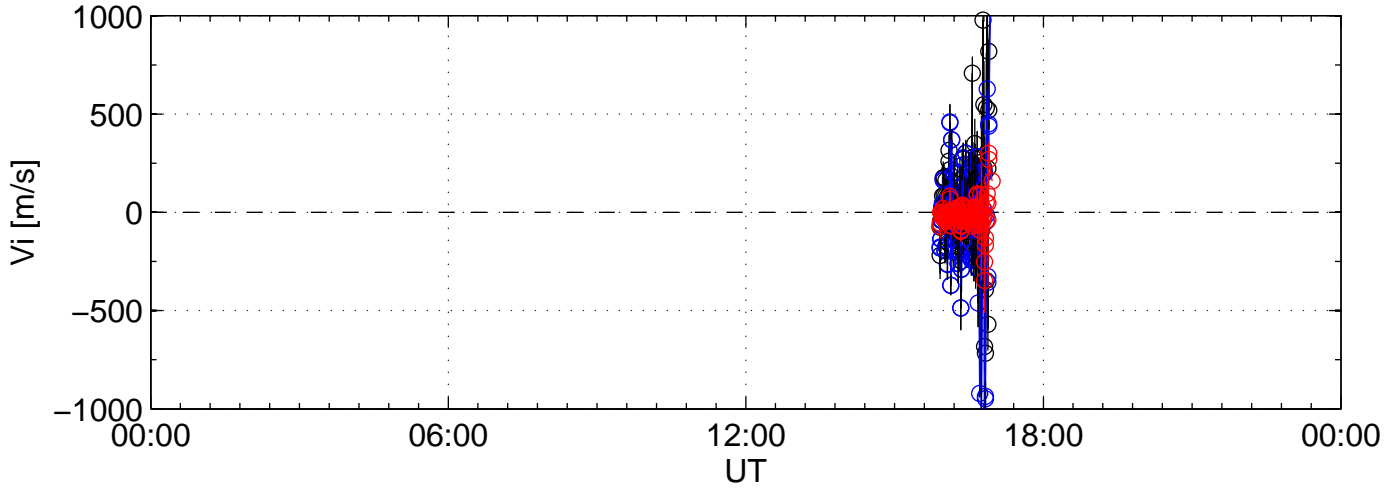

2006-10-19 kst t2pl 0060sec black:North, blue:East, red:Up

2006-10-19 kst t2pl 0060sec black:North, blue:East