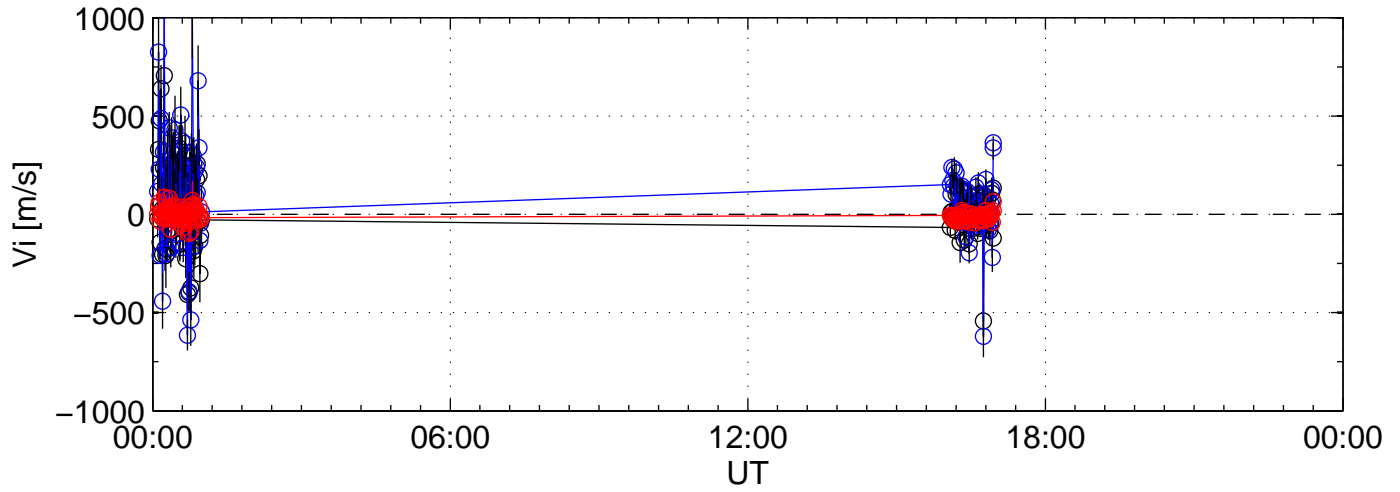

2006-10-18 kst t2pl 0060sec black:North, blue:East, red:Up

2006-10-18 kst t2pl 0060sec black:North, blue:East