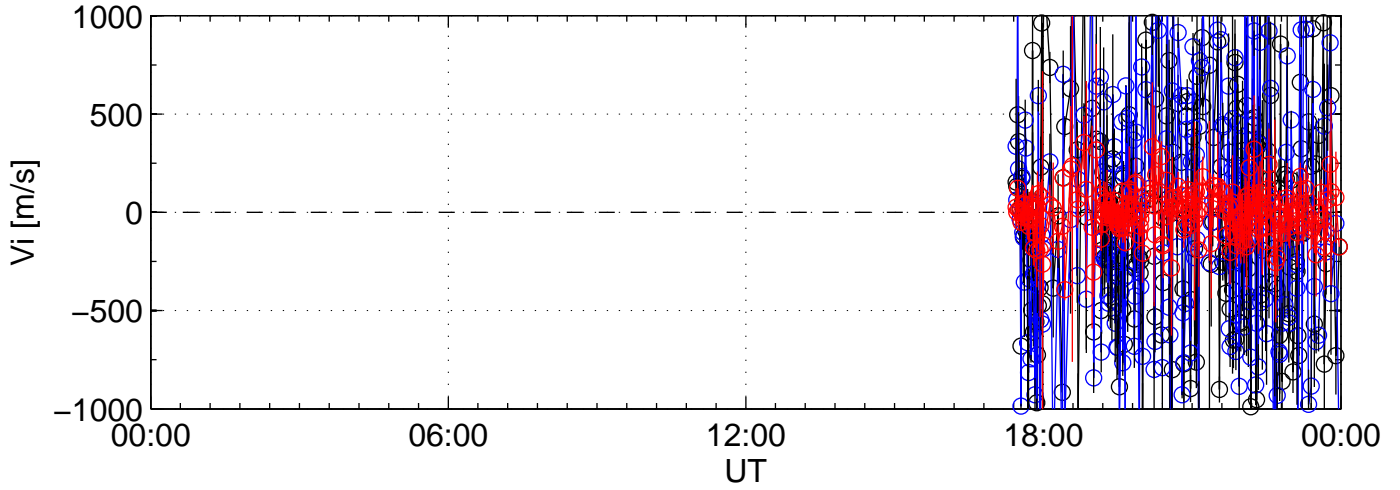

2006-10-18 kst arc1 0060sec black:North, blue:East, red:Up

2006-10-18 kst arc1 0060sec black:North, blue:East