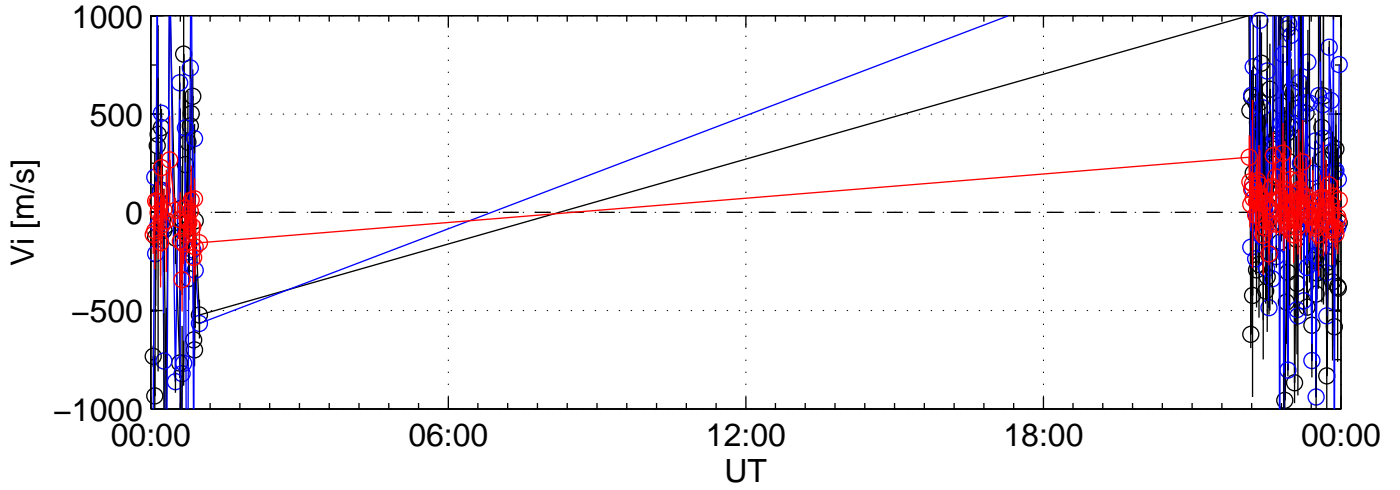

2006-10-17 kst arc1 0060sec black:North, blue:East, red:Up

2006-10-17 kst arc1 0060sec black:North, blue:East