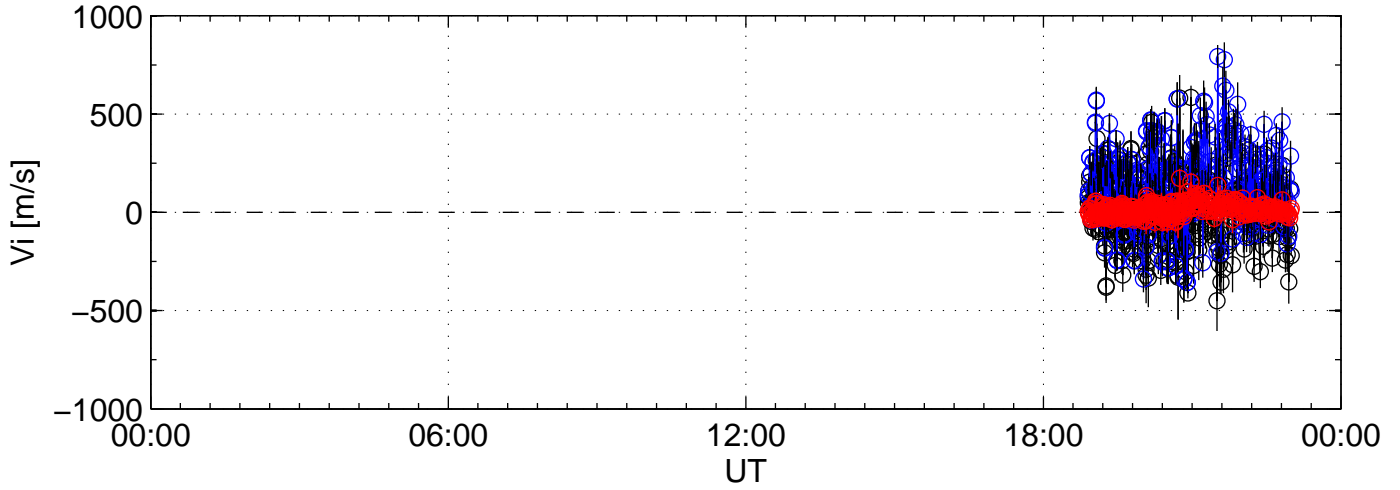

2006-10-06 kst t2pl 0060sec black:North, blue:East, red:Up

2006-10-06 kst t2pl 0060sec black:North, blue:East