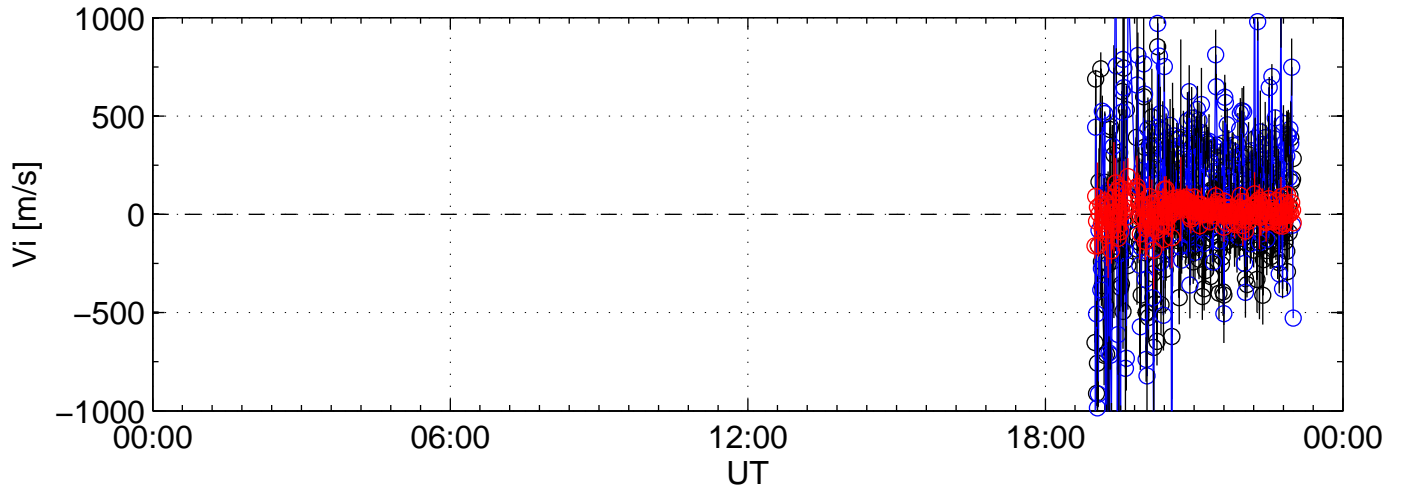

2006-10-05 kst t2pl 0060sec black:North, blue:East, red:Up

2006-10-05 kst t2pl 0060sec black:North, blue:East