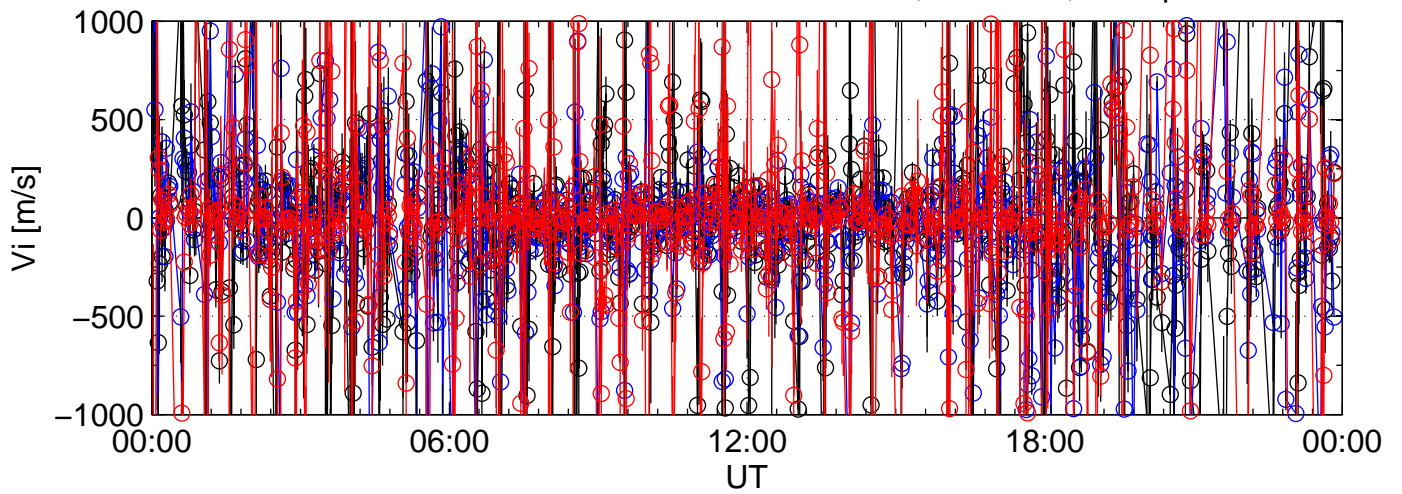

2005-11-09 kst tau1 0000sec black:North, blue:East, red:Up

2005-11-09 kst tau1 0000sec black:North, blue:East