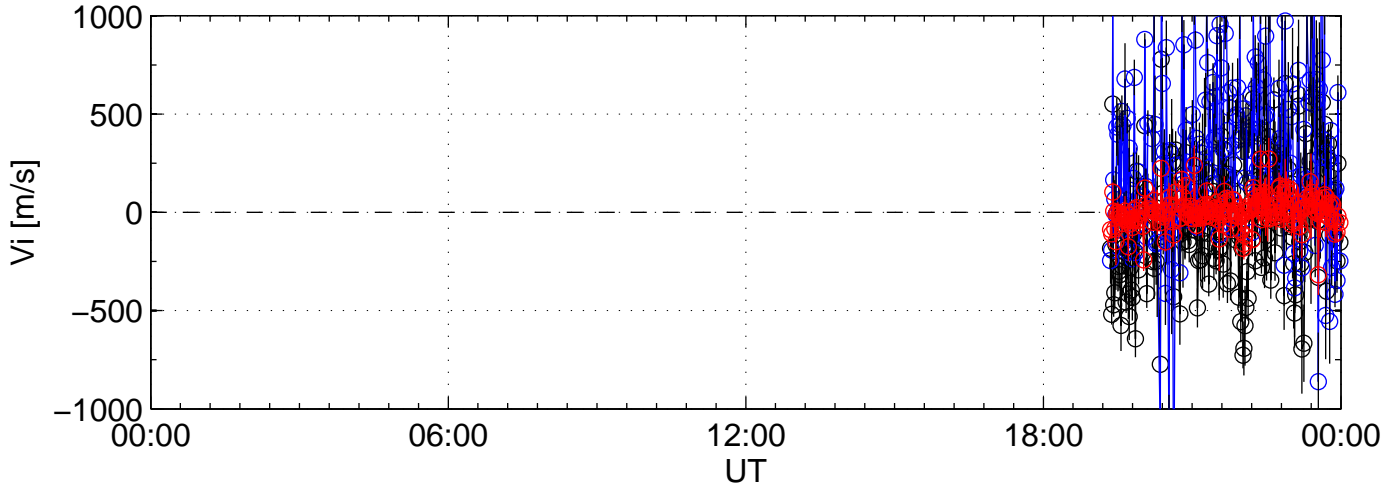

2005-10-08 kst t2pl 0000sec black:North, blue:East, red:Up

2005-10-08 kst t2pl 0000sec black:North, blue:East