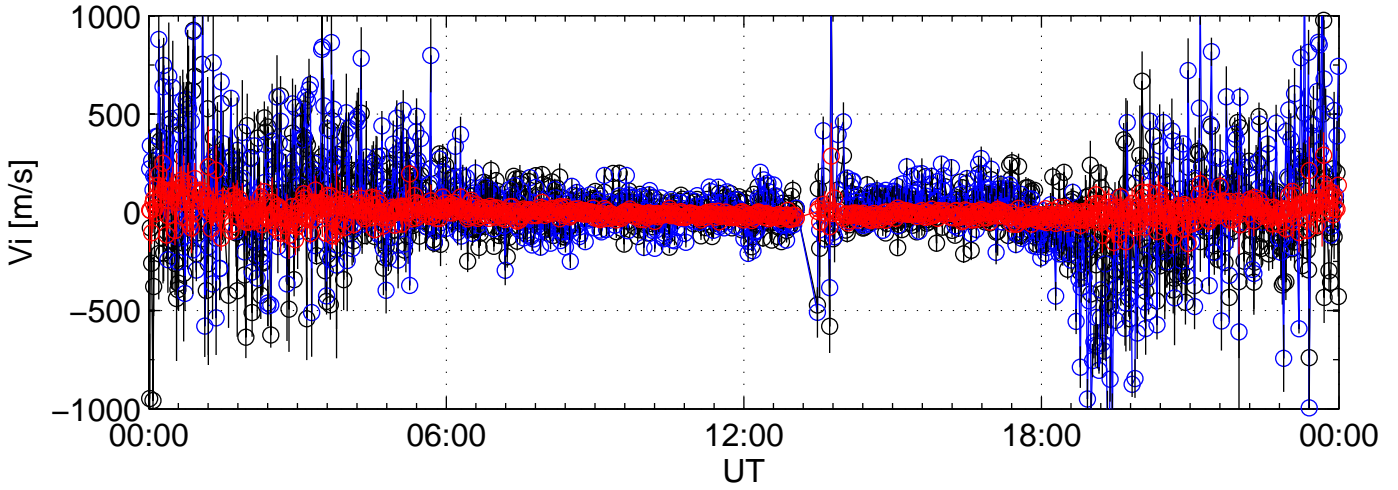

2005-09-23 kst t2pl 0000sec black:North, blue:East, red:Up

2005-09-23 kst t2pl 0000sec black:North, blue:East